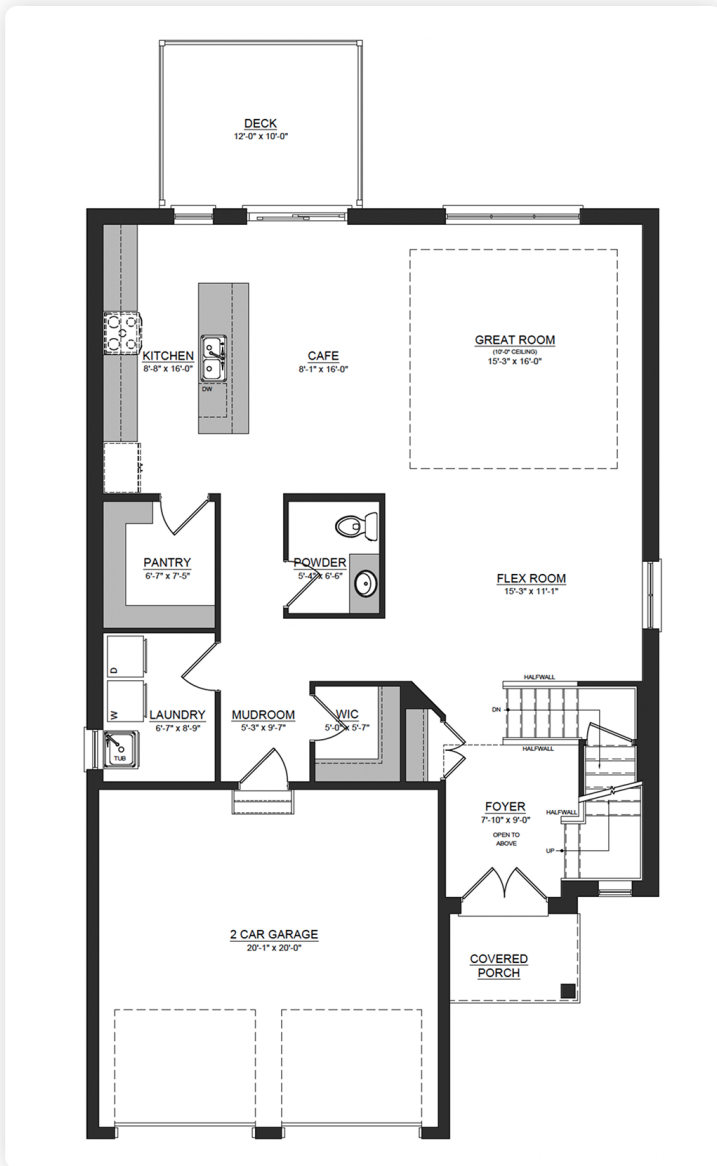

THE HAZEL

10 Aspen Circle - \$1,009,000

2390 sq.ft.

4 Bedroom

2.5 Bathroom

Special Features

- "White Linen" Stucco on front exterior
- Custom double 8' walnut-stained front doors
- 4" pot lights throughout main floor
- Rough-ins for under cabinet lighting
- 8' interior doors throughout main floor