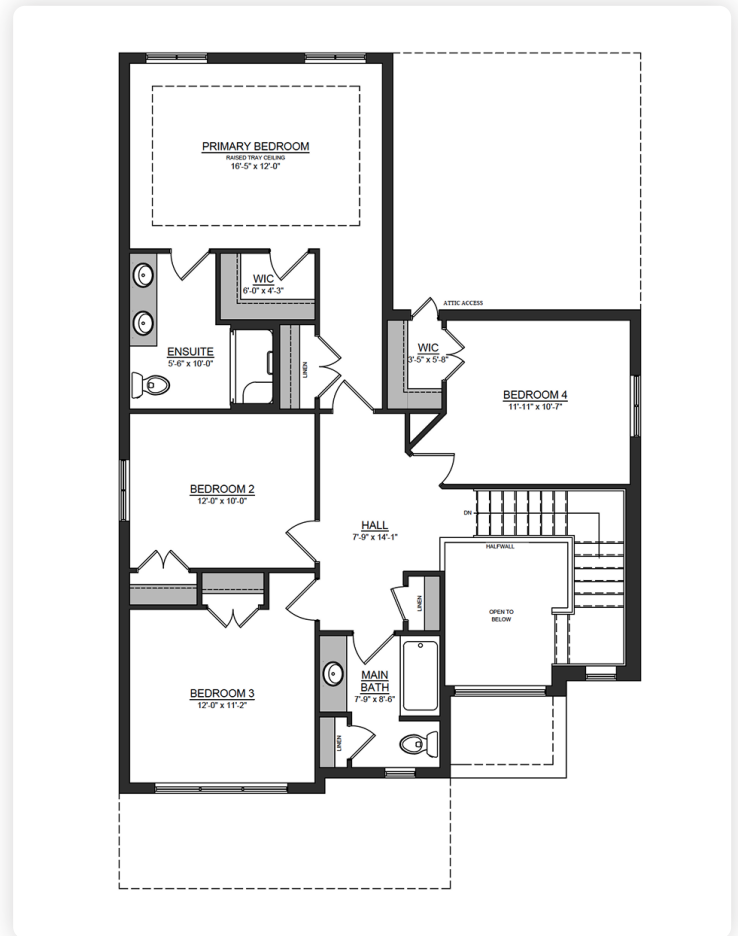

THE HAZEL

10 Aspen Circle - \$1,009,000

2390 sq.ft.

4 Bedroom

2.5 Bathroom

Special Features

- "White Linen" Stucco on front exterior
- Custom double 8' walnut-stained front doors
- 4" pot lights throughout main floor
- Rough-ins for under cabinet lighting
- 8' interior doors throughout main floor