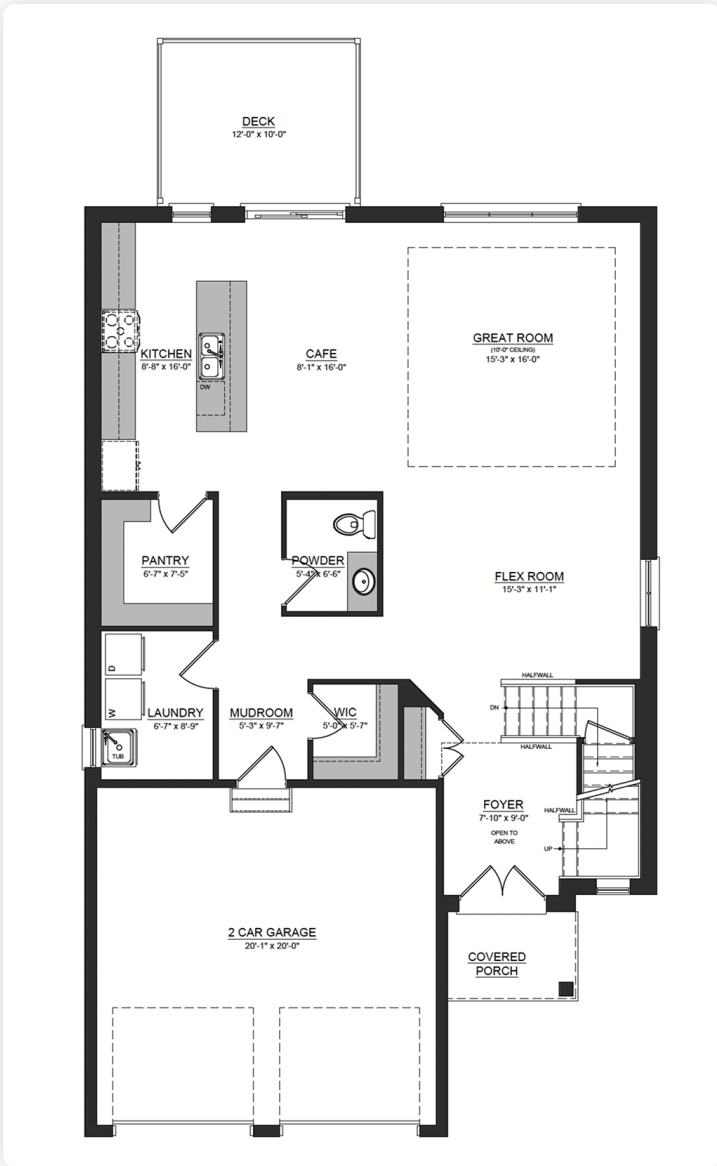

THE HAZEL

10 Aspen Circle - \$914,159

2390 sq.ft.

4 Bedroom

2.5 Bathroom

Special Features

- "White Linen" Stucco on front exterior
- Custom double 8' walnut-stained front doors
- 4" pot lights throughout main floor
- Rough-ins for under cabinet lighting
- 8' interior doors throughout main floor