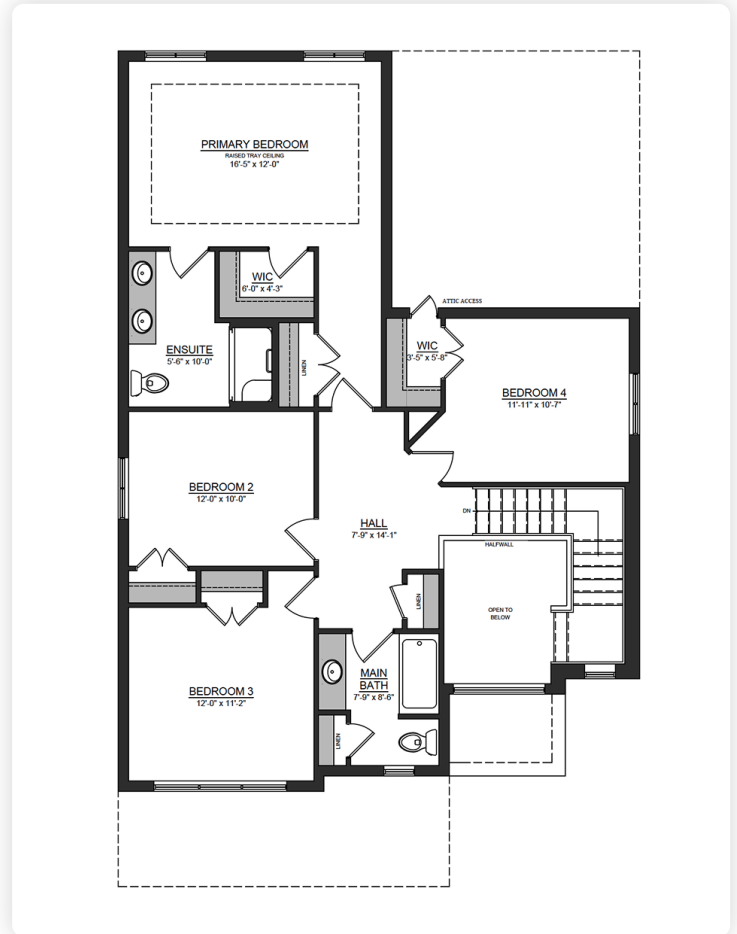

THE HAZEL

10 Aspen Circle - \$914,159

2390 sq.ft.

4 Bedroom

2.5 Bathroom

Special Features

- "White Linen" Stucco on front exterior
- Custom double 8' walnut-stained front doors
- 4" pot lights throughout main floor
- Rough-ins for under cabinet lighting
- 8' interior doors throughout main floor