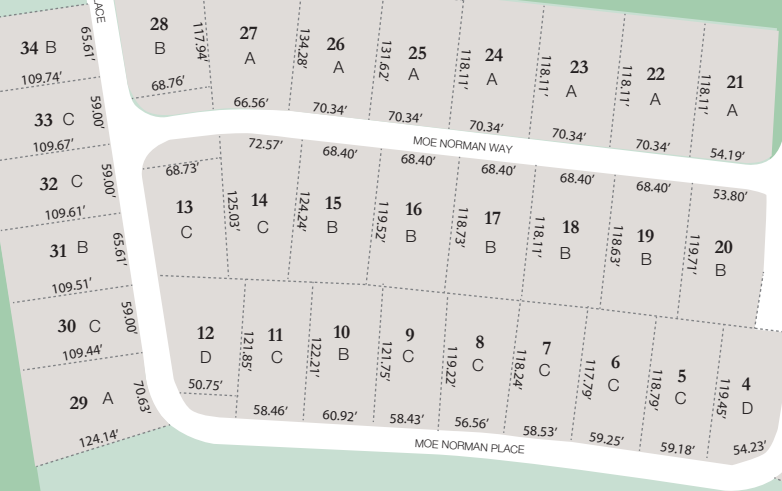

EXISTING ESA

THE 13th GREEN

EXISTING GOLF COURSE

EXISTING RESIDENTIAL

JACK NASH DRIVE

EXISTING GOLF COURSE

SANDY SOMERVILLE DRIVE

FUTURE COMMERCIAL BLOCK

KAINS ROAD

LEGEND

W/O Denotes walkout lot condition

Experience. The Difference.™

The 13th Green