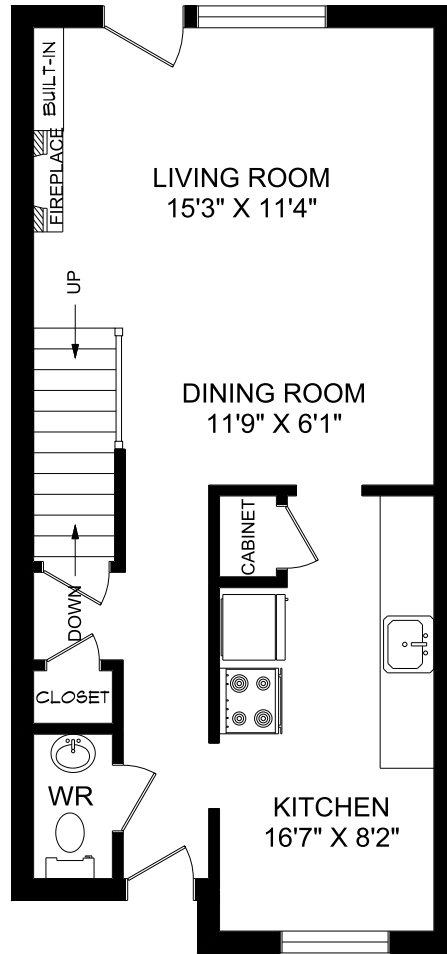

BASEMENT

MAIN FLOOR

SECOND FLOOR

Experience. The Difference.™

BERKSHIRE VILLAGE
 500 Berkshire Drive
 London, Ontario N6J 3S1

2BDF - 2 Bedroom
1124 sq. ft.

SIFTON PROPERTIES LIMITED | RESIDENTIAL RENTALS | P: 519.471.4590 | E: rent@sifton.com