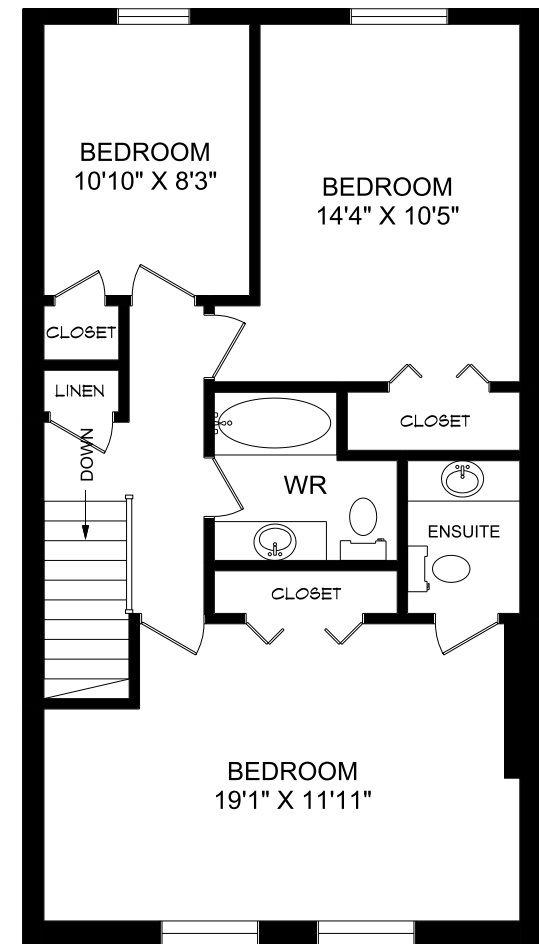

BASEMENT

MAIN FLOOR

SECOND FLOOR

Experience. The Difference.™

BERKSHIRE VILLAGE
 500 Berkshire Drive
 London, Ontario N6J 3S1

3/4ADF - 3/4 Bedroom
 1,560 sq. ft.

SIFTON PROPERTIES LIMITED | RESIDENTIAL RENTALS | P: 519.471.4590 | E: rent@sifton.com