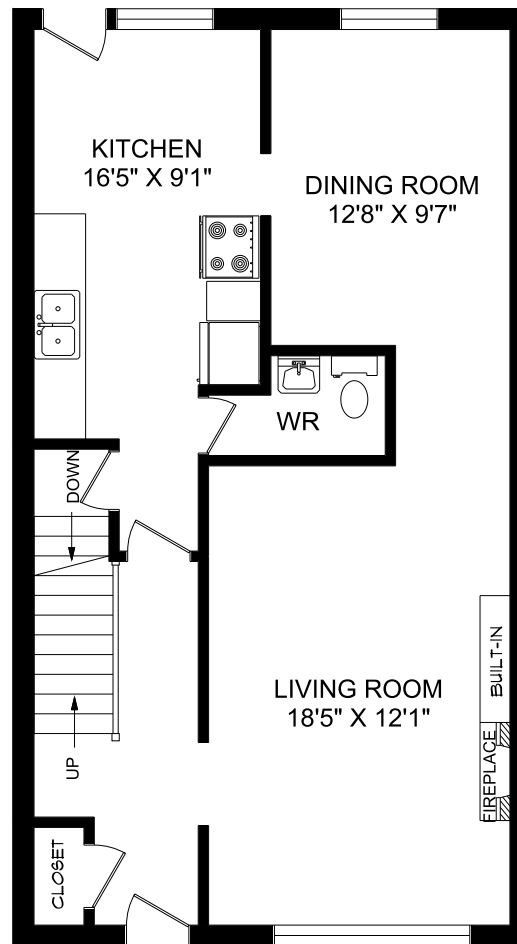

BASEMENT

MAIN FLOOR

SECOND FLOOR

Experience. The Difference.™

BERKSHIRE VILLAGE
 500 Berkshire Drive
 London, Ontario N6J 3S1

3/4ADF - 3/4 Bedroom
 1,560 sq. ft.

SIFTON PROPERTIES LIMITED | RESIDENTIAL RENTALS | P: 519.471.4590 | E: rent@sifton.com