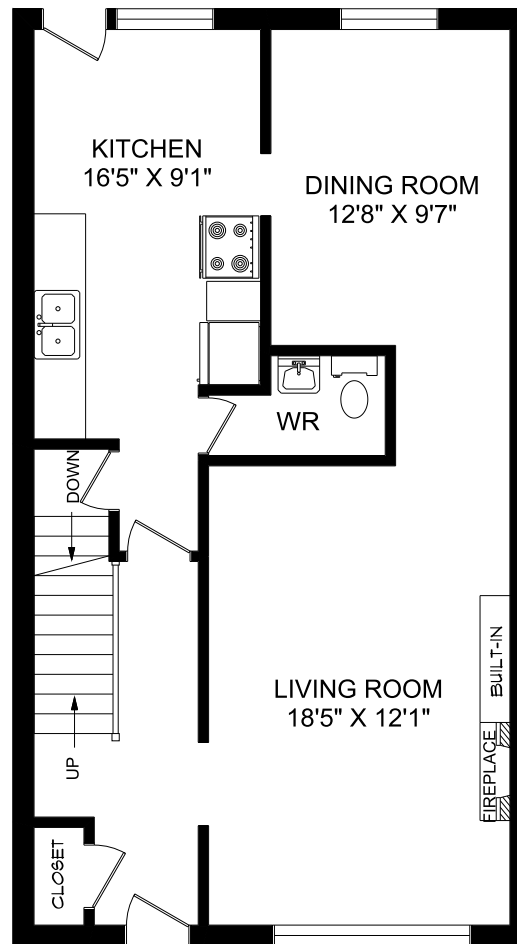

BASEMENT

MAIN FLOOR

SECOND FLOOR

Experience. The Difference.™

BERKSHIRE VILLAGE
 500 Berkshire Drive
 London, Ontario N6J 3S1

3/4ADF - 3/4 Bedroom
 1,560 sq. ft.

SIFTON PROPERTIES LIMITED | RESIDENTIAL RENTALS | P: 519.471.4590 | E: rent@sifton.com