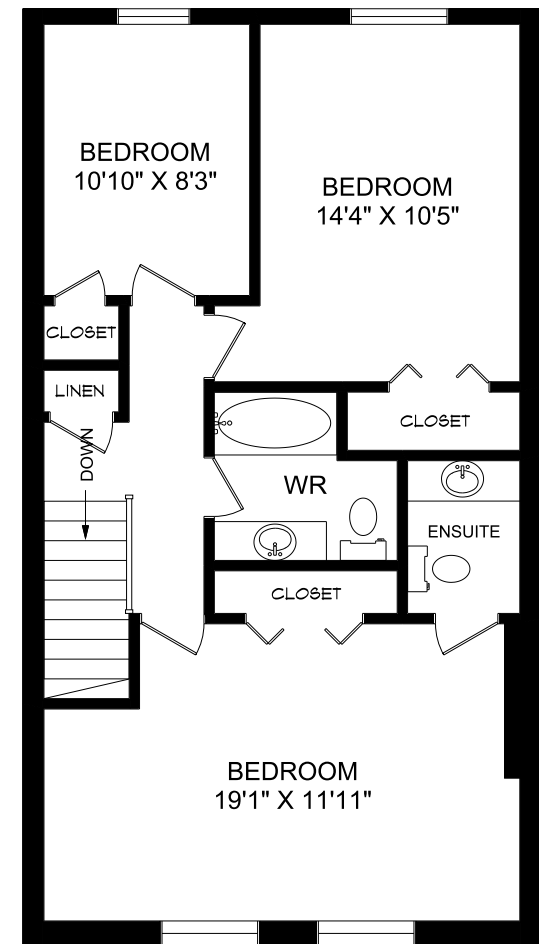

BASEMENT

MAIN FLOOR

SECOND FLOOR

Experience. The Difference.™

BERKSHIRE VILLAGE
 500 Berkshire Drive
 London, Ontario N6J 3S1

3/4ADF - 3/4 Bedroom
 1,560 sq. ft.

SIFTON PROPERTIES LIMITED | RESIDENTIAL RENTALS | P: 519.471.4590 | E: rent@sifton.com