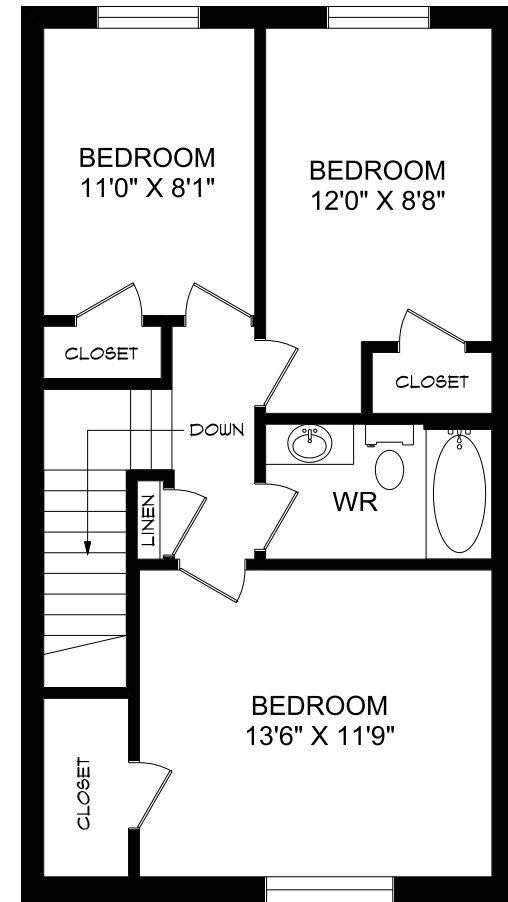

BASEMENT

MAIN FLOOR

SECOND FLOOR

Experience. The Difference.™

BERKSHIRE VILLAGE
 500 Berkshire Drive
 London, Ontario N6J 3S1

3A - 3 Bedroom
 1,293 sq. ft.

SIFTON PROPERTIES LIMITED | RESIDENTIAL RENTALS | P: 519.471.4590 | E: rent@sifton.com