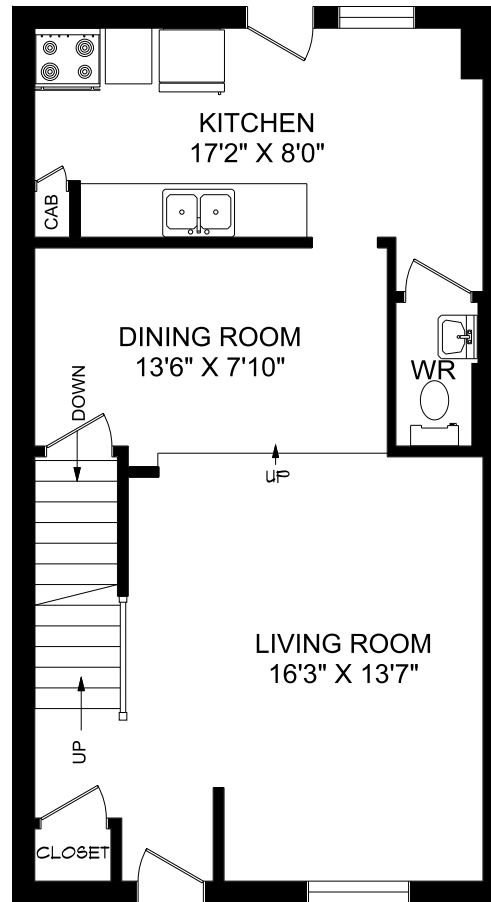

BASEMENT

MAIN FLOOR

SECOND FLOOR

Experience. The Difference.™

BERKSHIRE VILLAGE
 500 Berkshire Drive
 London, Ontario N6J 3S1

3A - 3 Bedroom
 1,293 sq. ft.

SIFTON PROPERTIES LIMITED | RESIDENTIAL RENTALS | P: 519.471.4590 | E: rent@sifton.com