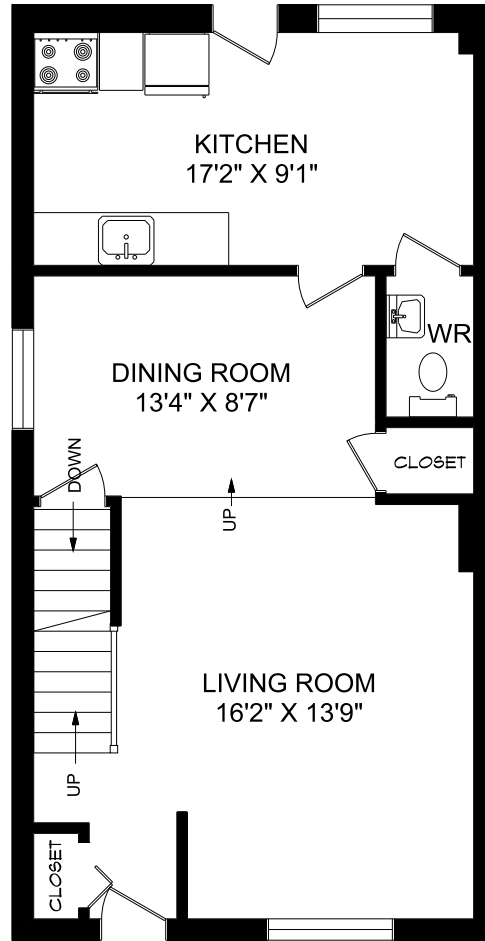

BASEMENT

MAIN FLOOR

SECOND FLOOR

Experience. The Difference.™

BERKSHIRE VILLAGE
 500 Berkshire Drive
 London, Ontario N6J 3S1

3AD - 3 Bedroom
 1,375 sq. ft.

SIFTON PROPERTIES LIMITED | RESIDENTIAL RENTALS | P: 519.471.4590 | E: rent@sifton.com