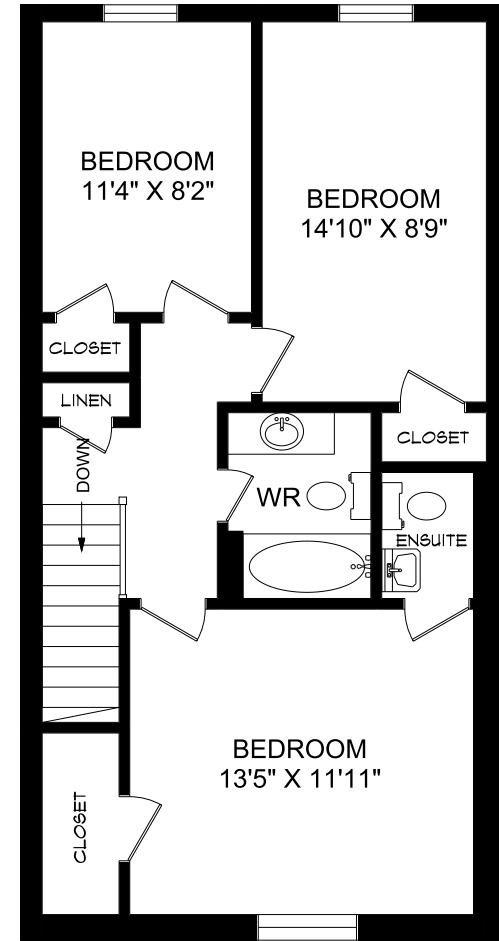

BASEMENT

MAIN FLOOR

SECOND FLOOR

Experience. The Difference.™

BERKSHIRE VILLAGE
 500 Berkshire Drive
 London, Ontario N6J 3S1

3AD - 3 Bedroom
 1,375 sq. ft.

SIFTON PROPERTIES LIMITED | RESIDENTIAL RENTALS | P: 519.471.4590 | E: rent@sifton.com