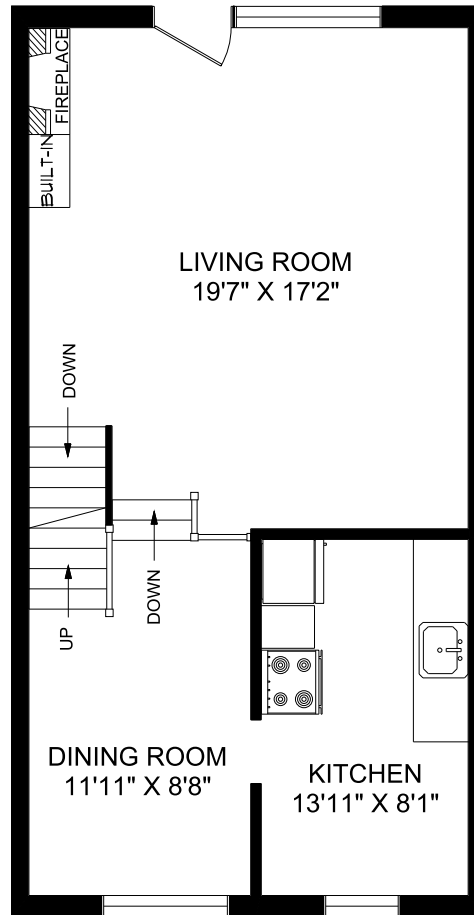

BASEMENT

MAIN FLOOR

SECOND FLOOR

Experience. The Difference.™

BERKSHIRE VILLAGE
 500 Berkshire Drive
 London, Ontario N6J 3S1

3BFP - 3 Bedroom
 1,317 sq. ft.

SIFTON PROPERTIES LIMITED | RESIDENTIAL RENTALS | P: 519.471.4590 | E: rent@sifton.com