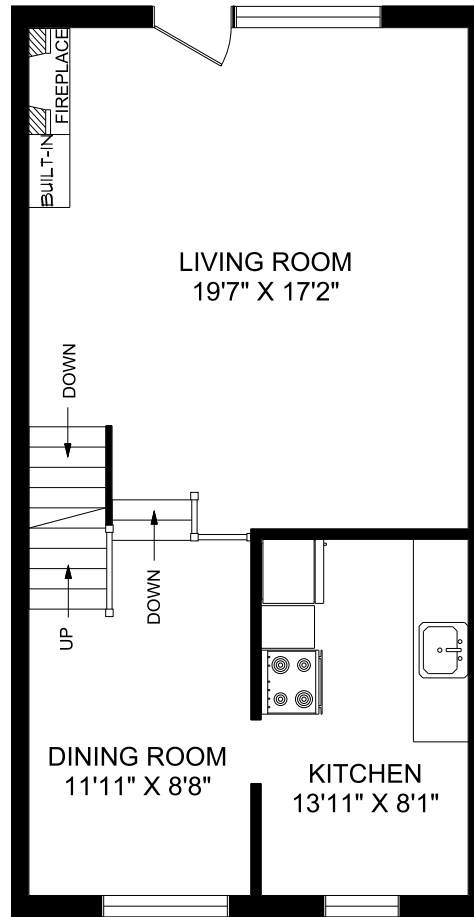

BASEMENT

MAIN FLOOR

SECOND FLOOR

Experience. The Difference.™

BERKSHIRE VILLAGE
 500 Berkshire Drive
 London, Ontario N6J 3S1

3BFP - 3 Bedroom
 1,317 sq. ft.

SIFTON PROPERTIES LIMITED | RESIDENTIAL RENTALS | P: 519.471.4590 | E: rent@sifton.com