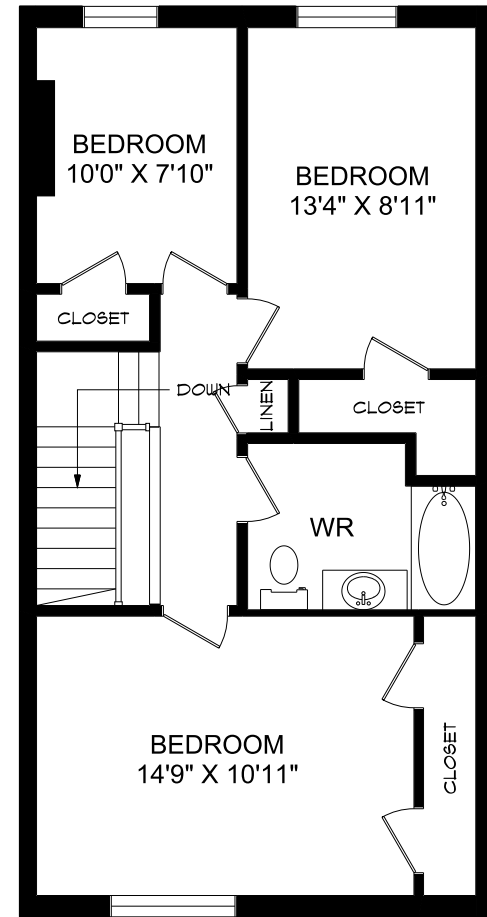

BASEMENT

MAIN FLOOR

SECOND FLOOR

Experience. The Difference.™

BERKSHIRE VILLAGE
 500 Berkshire Drive
 London, Ontario N6J 3S1

3BFP - 3 Bedroom
 1,317 sq. ft.

SIFTON PROPERTIES LIMITED | RESIDENTIAL RENTALS | P: 519.471.4590 | E: rent@sifton.com