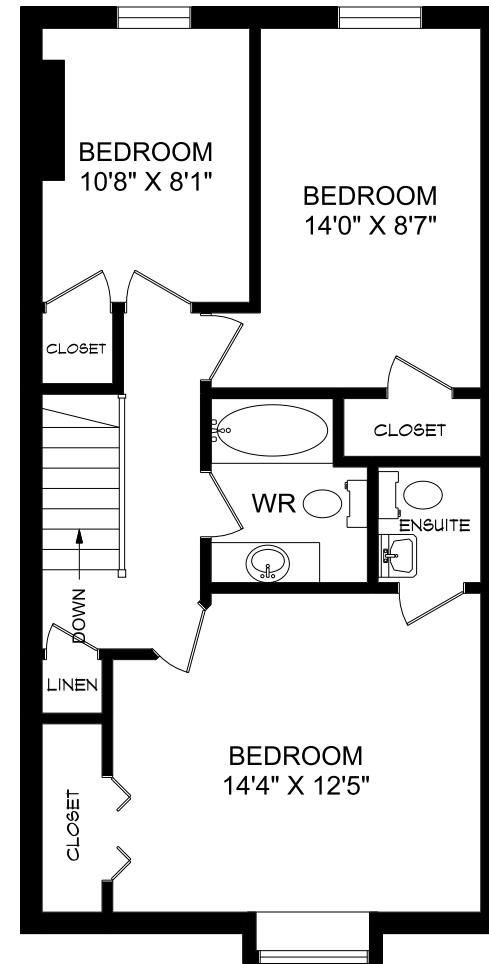

BASEMENT

MAIN FLOOR

SECOND FLOOR

Experience. The Difference.™

BERKSHIRE VILLAGE
 500 Berkshire Drive
 London, Ontario N6J 3S1

3CDF - 3 Bedroom
 1,366 sq. ft.

SIFTON PROPERTIES LIMITED | RESIDENTIAL RENTALS | P: 519.471.4590 | E: rent@sifton.com