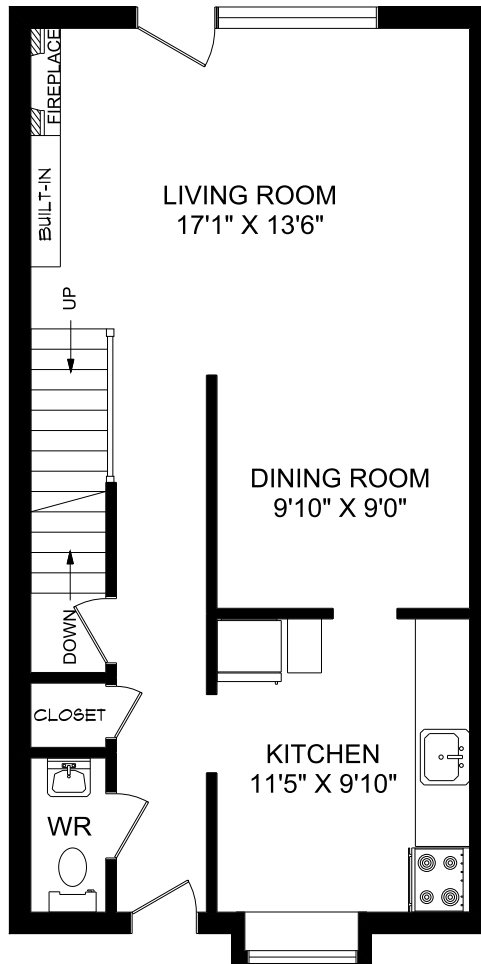

BASEMENT

MAIN FLOOR

SECOND FLOOR

Experience. The Difference.™

BERKSHIRE VILLAGE
 500 Berkshire Drive
 London, Ontario N6J 3S1

3CDF - 3 Bedroom
 1,366 sq. ft.

SIFTON PROPERTIES LIMITED | RESIDENTIAL RENTALS | P: 519.471.4590 | E: rent@sifton.com