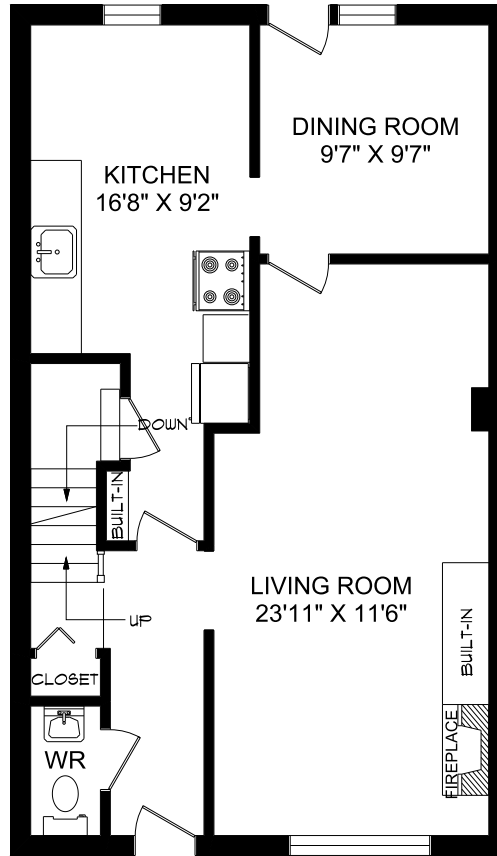

BASEMENT

MAIN FLOOR

SECOND FLOOR

Experience. The Difference.™

BERKSHIRE VILLAGE
 500 Berkshire Drive
 London, Ontario N6J 3S1

4AF- 4 Bedroom
 1,483 sq. ft.

SIFTON PROPERTIES LIMITED | RESIDENTIAL RENTALS | P: 519.471.4590 | E: rent@sifton.com