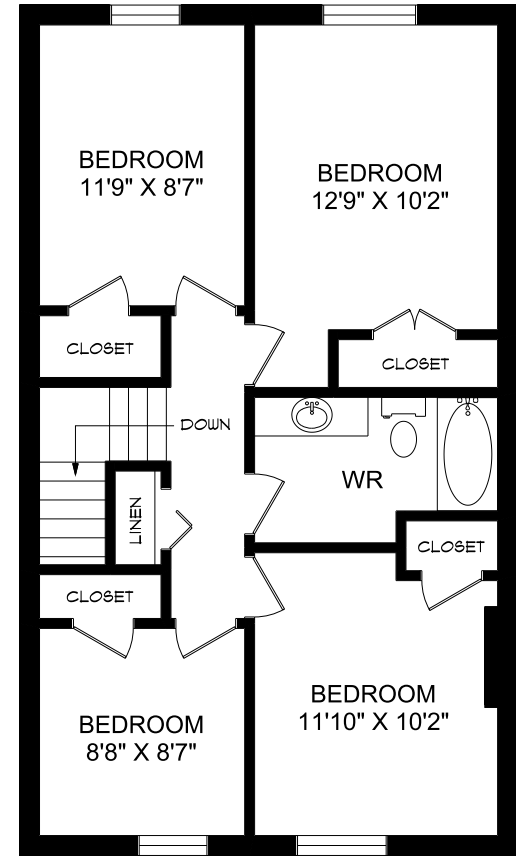

BASEMENT

MAIN FLOOR

SECOND FLOOR

Experience. The Difference.™

BERKSHIRE VILLAGE
 500 Berkshire Drive
 London, Ontario N6J 3S1

4AF- 4 Bedroom
 1,483 sq. ft.

SIFTON PROPERTIES LIMITED | RESIDENTIAL RENTALS | P: 519.471.4590 | E: rent@sifton.com