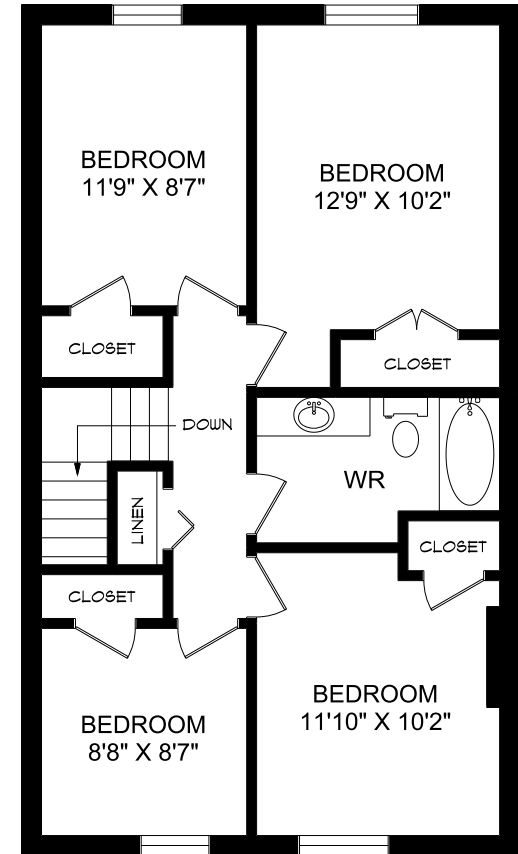

BASEMENT

MAIN FLOOR

SECOND FLOOR

Experience. The Difference.™

BERKSHIRE VILLAGE
 500 Berkshire Drive
 London, Ontario N6J 3S1

4AF- 4 Bedroom
 1,483 sq. ft.

SIFTON PROPERTIES LIMITED | RESIDENTIAL RENTALS | P: 519.471.4590 | E: rent@sifton.com