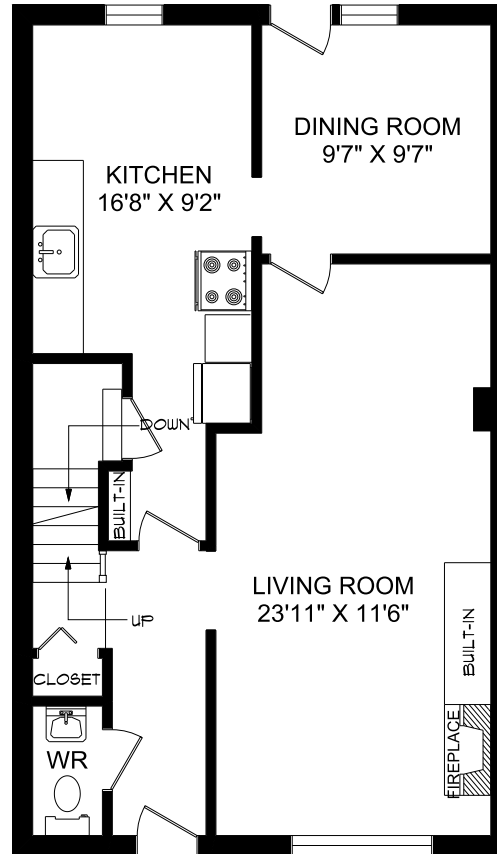

BASEMENT

MAIN FLOOR

SECOND FLOOR

Experience. The Difference.™

BERKSHIRE VILLAGE
 500 Berkshire Drive
 London, Ontario N6J 3S1

4AF- 4 Bedroom
 1,483 sq. ft.

SIFTON PROPERTIES LIMITED | RESIDENTIAL RENTALS | P: 519.471.4590 | E: rent@sifton.com