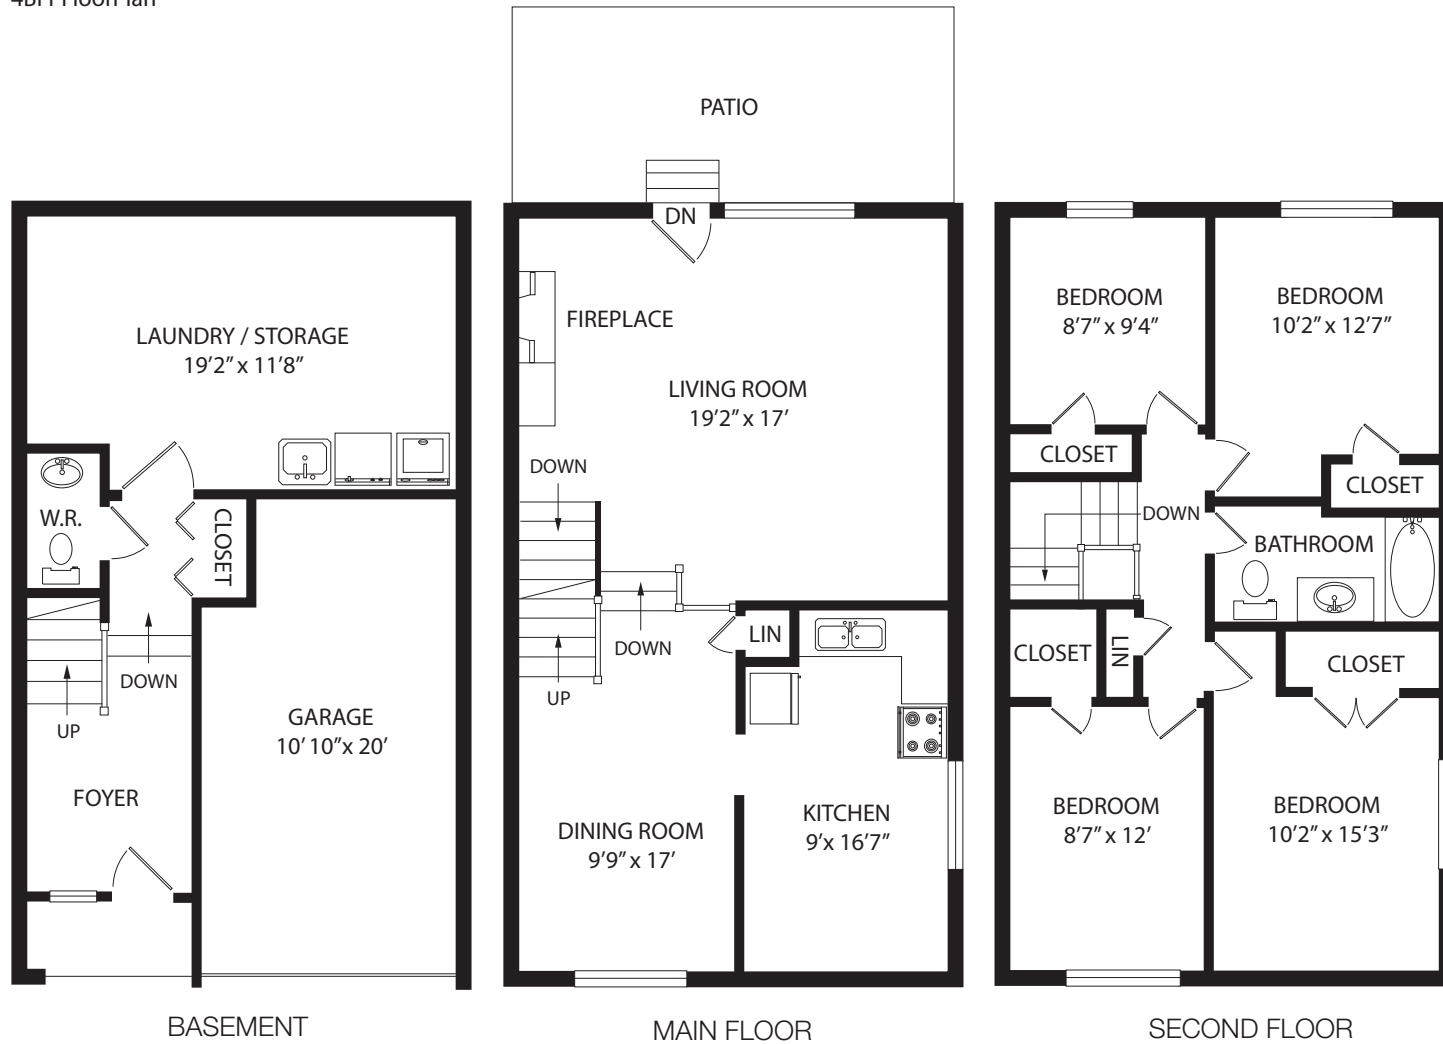

4BPFloorPlan

Experience. The Difference.™

BERKSHIRE VILLAGE
500 Berkshire Drive
London, Ontario N6J 3S1

4BPF- 4 Bedroom
1,480 sq. ft.

SIFTON PROPERTIES LIMITED | RESIDENTIAL RENTALS | P: 519.471.4590 | E: rent@sifton.com