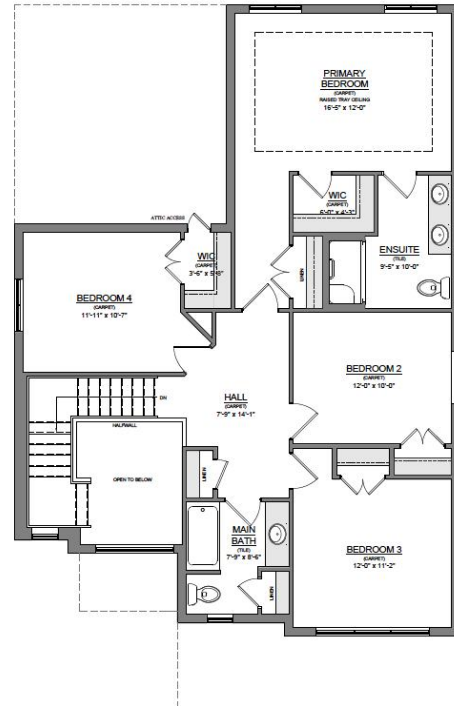

THE HAZEL

64 Basil Cres. - \$842,389

2906 sq.ft.

4 Bedroom

3.5 Bathroom

Special Features

- LiftMaster Garage door opener
- Weiser "Halifax" brushed nickel door levers throughout home
- Engineered Hardwood in Great Room
- Elongated toilets in powder, ensuite, and main baths
- Rough-in for fridge waterline
- Custom millwork by GCW (now Casey's Creative Kitchens)
- Under cabinet lighting in kitchen
- Mythical Series "ICE" backsplash in Kitchen
- Chimney style range hood
- Quartz countertops in kitchen and primary ensuite
- 4" Pot lights in Great Room & Kitchen
- UrbanWood King's Cross Engineered Hardwood in Great Room & Flex Room
- Hanstone Whistler Quartz Countertop in Kitchen
- MARS Space Black Quartz in Ensuite