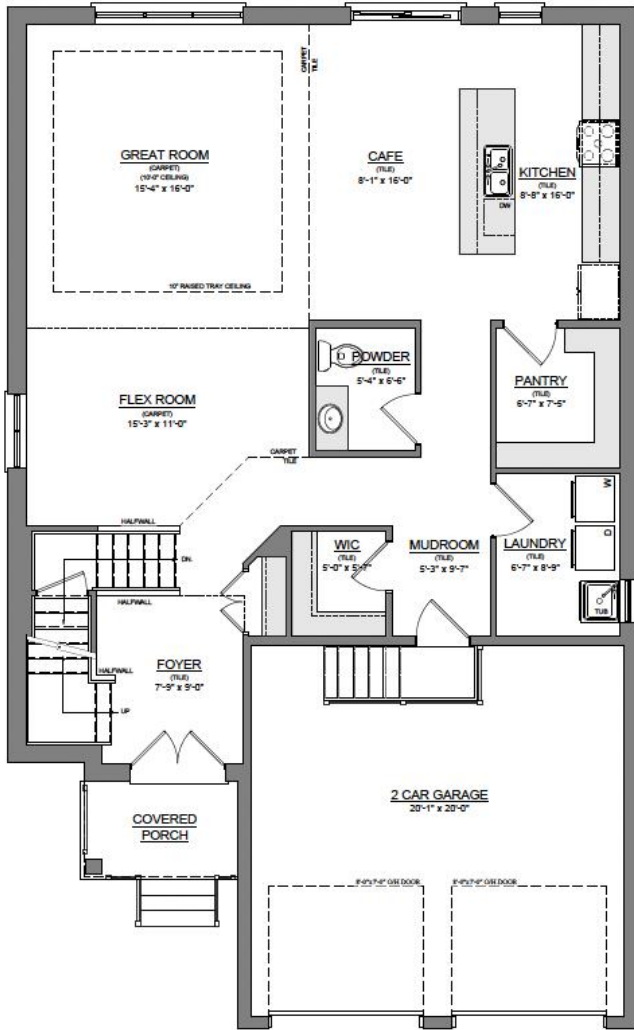

THE HAZEL

64 Basil Cres. - \$842,389

2906 sq.ft.

4 Bedroom

3.5 Bathroom

Special Features

- LiftMaster Garage door opener
- Weiser "Halifax" brushed nickel door levers throughout home
- Engineered Hardwood in Great Room
- Elongated toilets in powder, ensuite, and main baths
- Rough-in for fridge waterline
- Custom millwork by GCW (now Casey's Creative Kitchens)
- Under cabinet lighting in kitchen
- Mythical Series "ICE" backsplash in Kitchen
- Chimney style range hood
- Quartz countertops in kitchen and primary ensuite
- 4" Pot lights in Great Room & Kitchen
- UrbanWood King's Cross Engineered Hardwood in Great Room & Flex Room
- Hanstone Whistler Quartz Countertop in Kitchen
- MARS Space Black Quartz in Ensuite