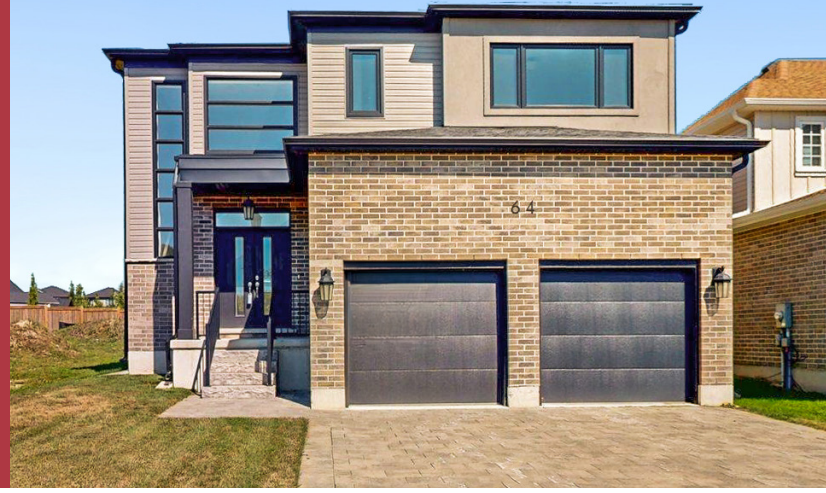

THE HAZEL

64 Basil Cres. - \$842,389

2906 sq.ft.

4 Bedroom

3.5 Bathroom

Special Features

- LiftMaster Garage door opener
- Weiser "Halifax" brushed nickel door levers throughout home
- Engineered Hardwood in Great Room
- Elongated toilets in powder, ensuite, and main baths
- Rough-in for fridge waterline
- Custom millwork by GCW (now Casey's Creative Kitchens)
- Under cabinet lighting in kitchen
- Mythical Series "ICE" backsplash in Kitchen
- Chimney style range hood
- Quartz countertops in kitchen and primary ensuite
- 4" Pot lights in Great Room & Kitchen
- UrbanWood King's Cross Engineered Hardwood in Great Room & Flex Room
- Hanstone Whistler Quartz Countertop in Kitchen
- MARS Space Black Quartz in Ensuite