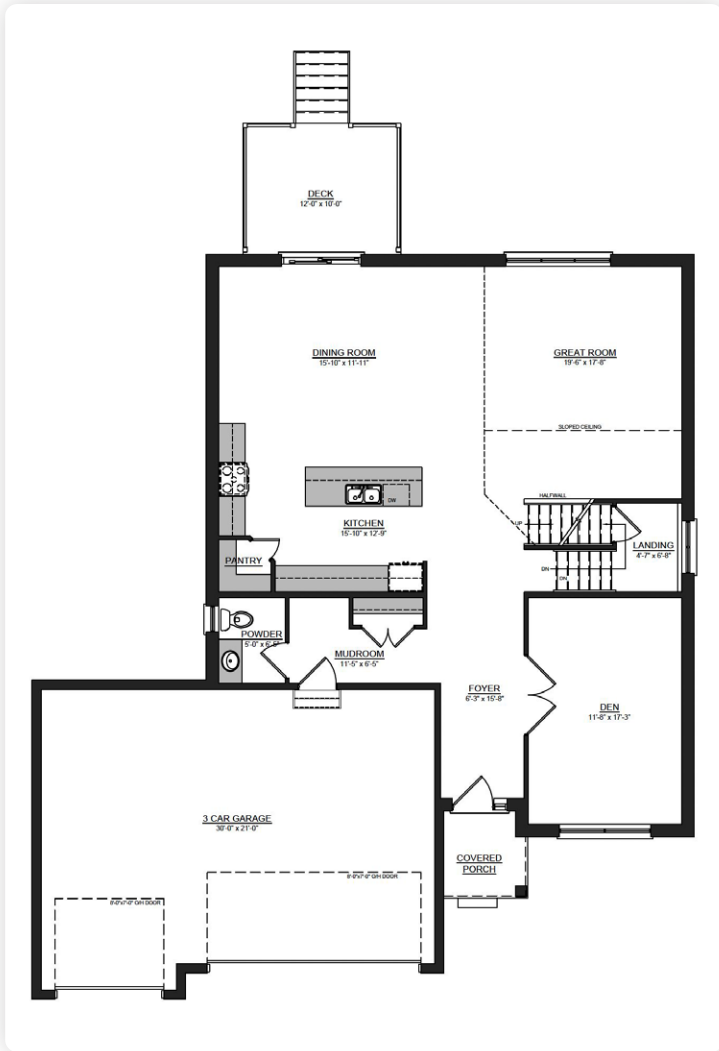

THE WALNUT

91 Aspen Circle - \$994,602

2753 sq.ft.

4 Bedroom

2.5 Bathroom

Special Features

- Shouldice brick & stone on front exterior of home
- Custom 8' front door with matte black grip-set
- Matte black house numbers
- Third bay added to garage
- 8' interior doors throughout main floor
- 8' patio doors to rear deck
- Additional 4" pot lights on main floor
- Rough-in for under cabinet lighting
- Front exterior light fixtures from the Lighting Shoppe
- Premium 60' partial look-out lot backing onto green space