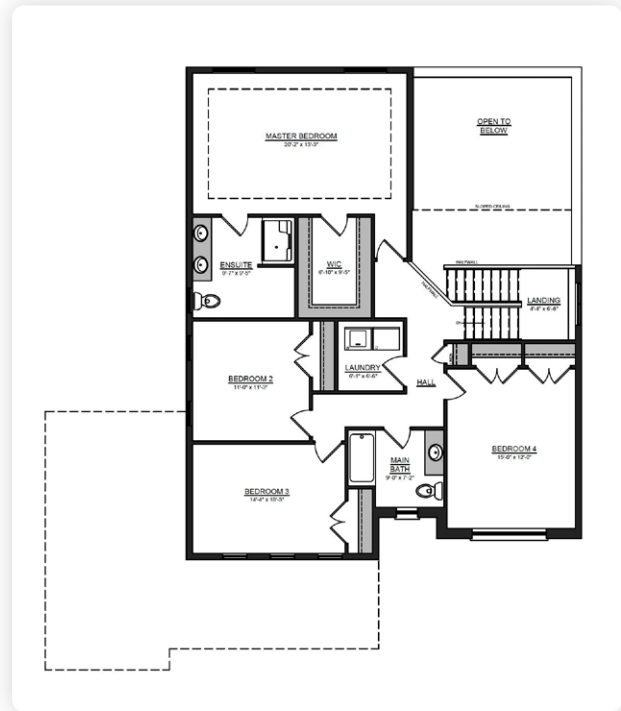

THE WALNUT

91 Aspen Circle - \$994,602

2753 sq.ft.

4 Bedroom

2.5 Bathroom

Special Features

- Shouldice brick & stone on front exterior of home
- Custom 8' front door with matte black grip-set
- Matte black house numbers
- Third bay added to garage
- 8' interior doors throughout main floor
- 8' patio doors to rear deck
- Additional 4" pot lights on main floor
- Rough-in for under cabinet lighting
- Front exterior light fixtures from the Lighting Shoppe
- Premium 60' partial look-out lot backing onto green space