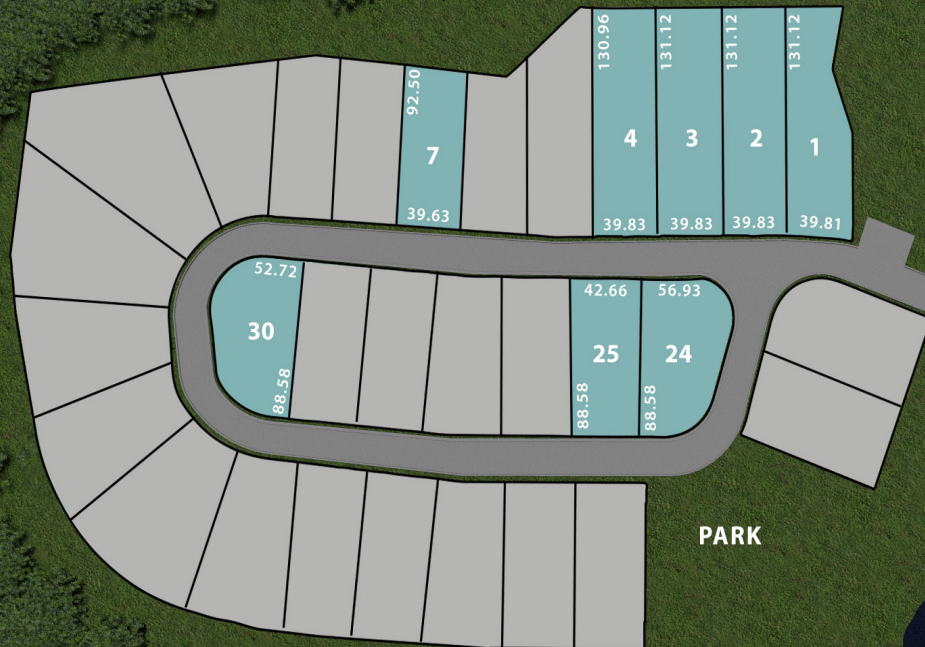

THAMES RIVER

PROTECTED FOREST

TRAIL

VICTORIA ON THE RIVER
SUBDIVISION

PARK

CREEK

SHEFFIELD PLACE

VICTORIA ON THE RIVER
SUBDIVISION

MEADOWLILY WOODS
ESA

Westhaven
Homes

Site plan is artist's concept. Lot dimensions are approximate and depend on final survey. Landscape areas and planting are concept only and may vary from finished landscape.