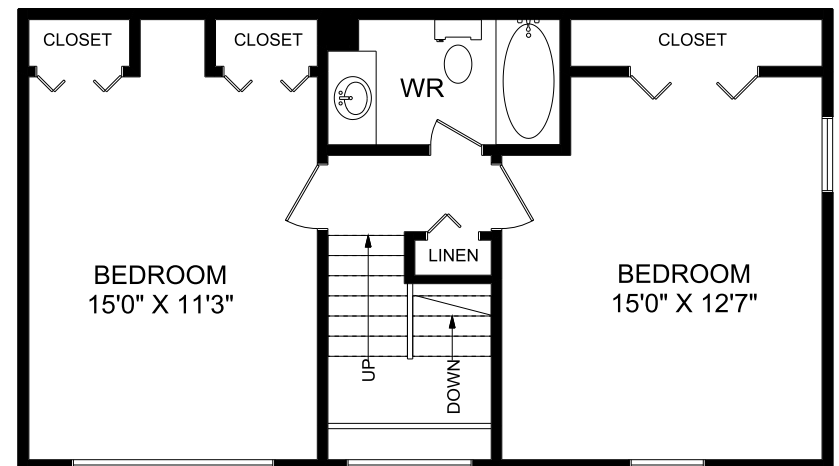

BASEMENT

MAIN FLOOR

SECOND FLOOR

Experience. The Difference.™

BRIER PARK
 241 Dunsdon Street
 Brantford, Ontario N3R7C3

2 Bedroom Split
 1,160 sq. ft.

SIFTON PROPERTIES LIMITED | RESIDENTIAL RENTALS | P: 519.759.8210 | E: rentbrantford@sifton.com