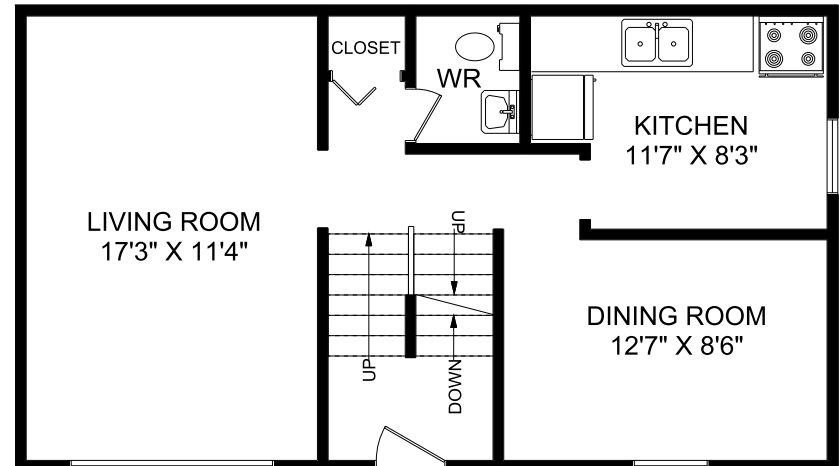

BASEMENT

MAIN FLOOR

SECOND FLOOR

Experience. The Difference.™

BRIER PARK
 241 Dunsdon Street
 Brantford, Ontario N3R7C3

2 Bedroom Split
 1,160 sq. ft.

SIFTON PROPERTIES LIMITED | RESIDENTIAL RENTALS | P: 519.759.8210 | E: rentbrantford@sifton.com