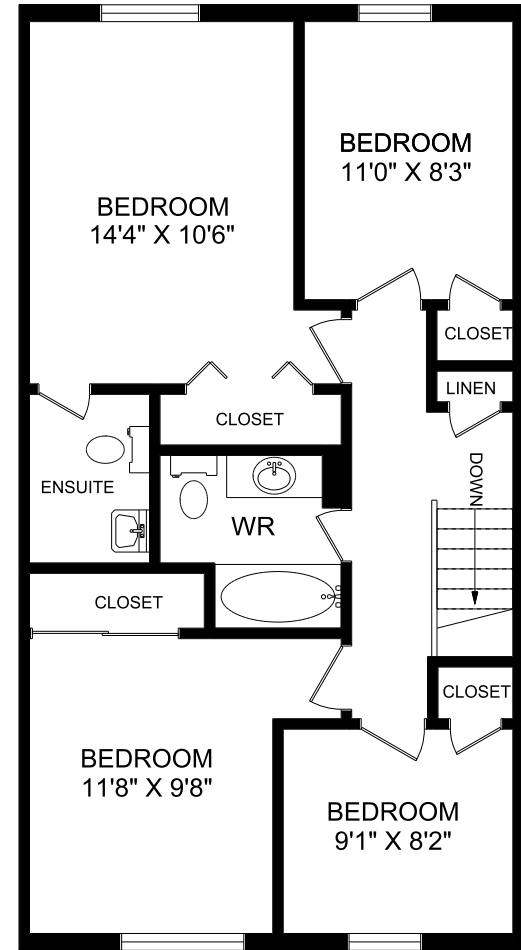

BASEMENT

MAIN FLOOR

SECOND FLOOR

Experience. The Difference.™

BRIER PARK
 241 Dunsdon Street
 Brantford, Ontario N3R7C3

4AD - 4 Bedroom
 1,494 sq. ft.