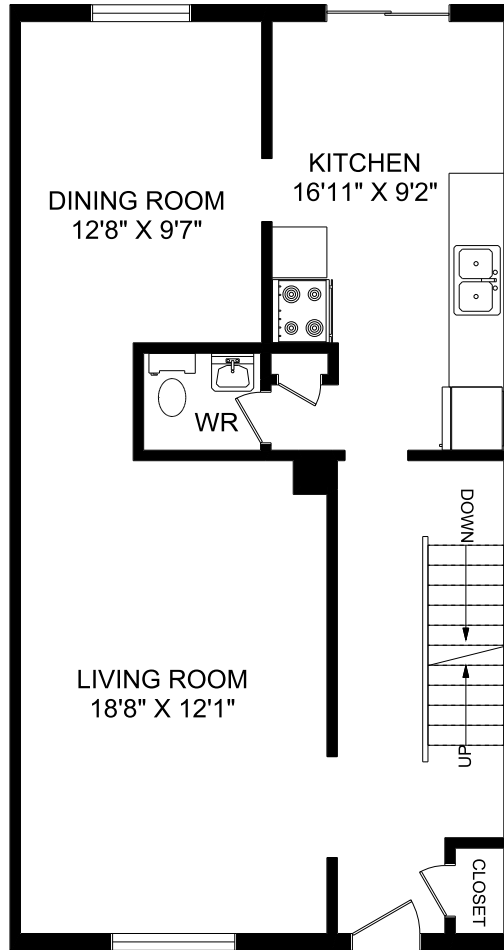

BASEMENT

MAIN FLOOR

SECOND FLOOR

Experience. The Difference.™

BRIER PARK
 241 Dunsdon Street
 Brantford, Ontario N3R7C3

4AD - 4 Bedroom
 1,494 sq. ft.