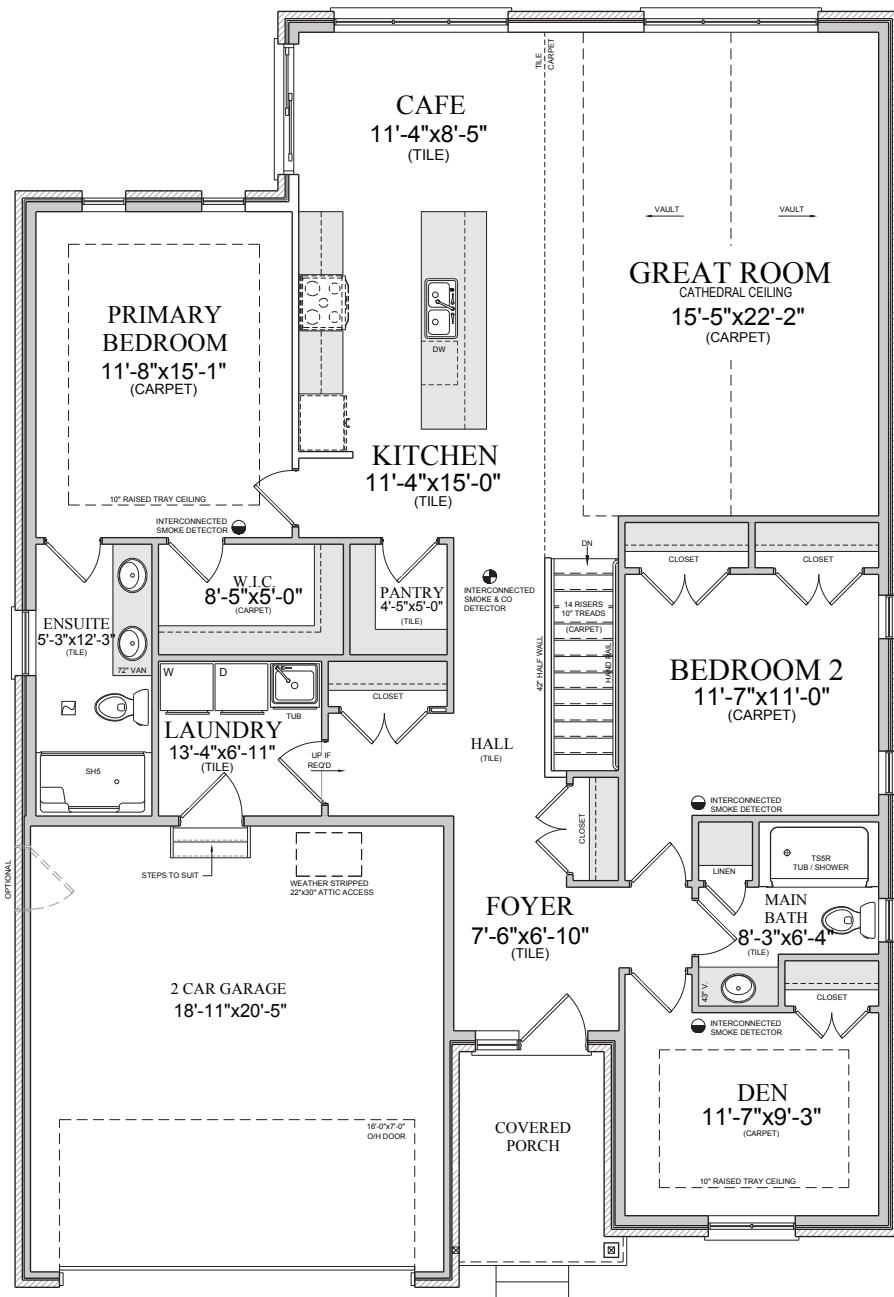

Experience. The Difference.™

Chestnut

CONTEMPORARY

Chestnut

1759 SQ.FT.

2 BEDROOM

2 BATH

Artist's concept only. Plans and specifications subject to change without notice.
Floor plan based on elevation A. Sizes are approximate. E & O.E.

Experience. The Difference.™

Chestnut

TRADITIONAL

Chestnut

1759 SQ.FT.

2 BEDROOM

2 BATH

Artist's concept only. Plans and specifications subject to change without notice.
Floor plan based on elevation A. Sizes are approximate. E & O.E.