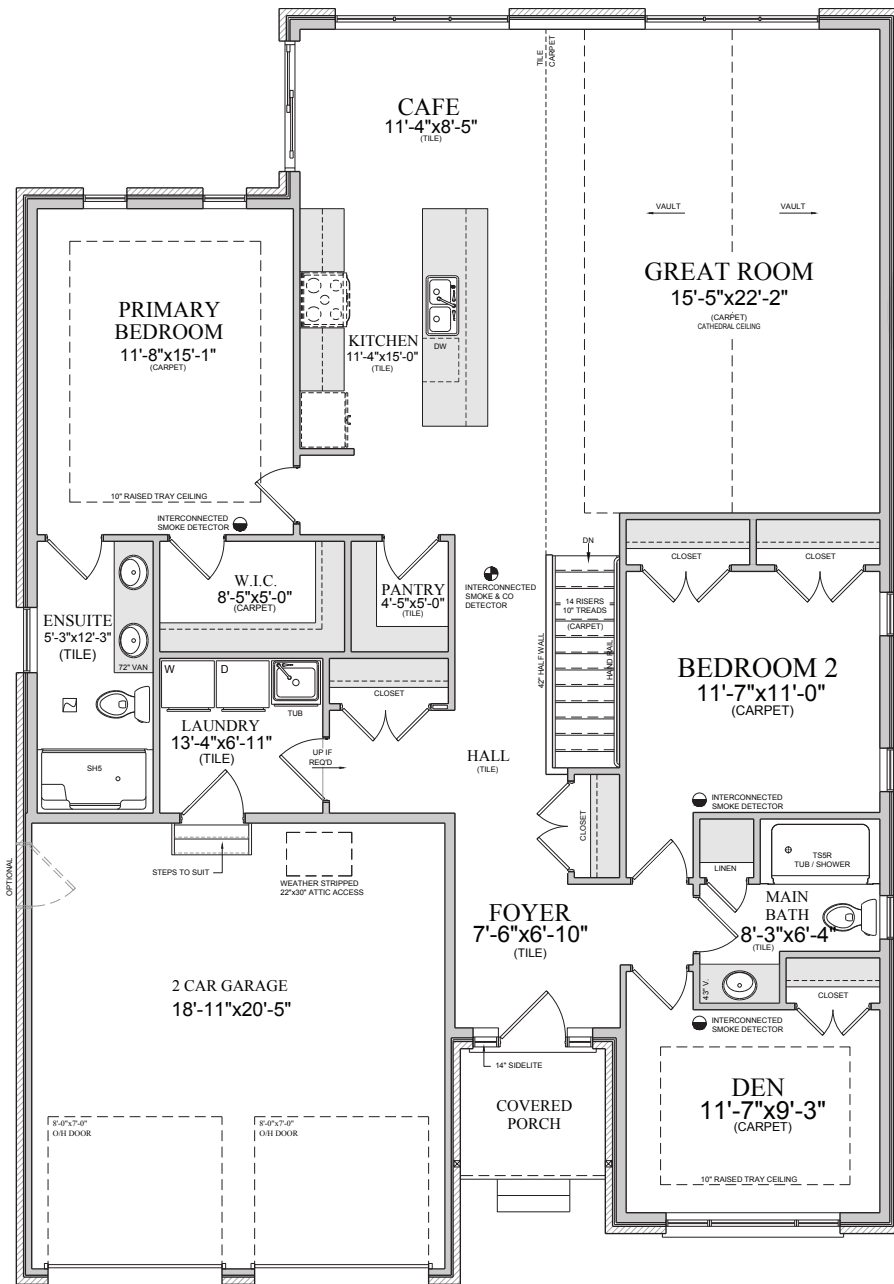

Experience. The Difference.™

Chestnut

CONTEMPORARY

Chestnut

1759 SQ.FT.

2 BEDROOM

2 BATH

Artist's concept only. Plans and specifications subject to change without notice.
Floor plan based on elevation A. Sizes are approximate. E & O.E.

Experience. The Difference.™

Chestnut

TRADITIONAL

Chestnut

1759 SQ.FT.

2 BEDROOM

2 BATH

Artist's concept only. Plans and specifications subject to change without notice.
Floor plan based on elevation A. Sizes are approximate. E & O.E.