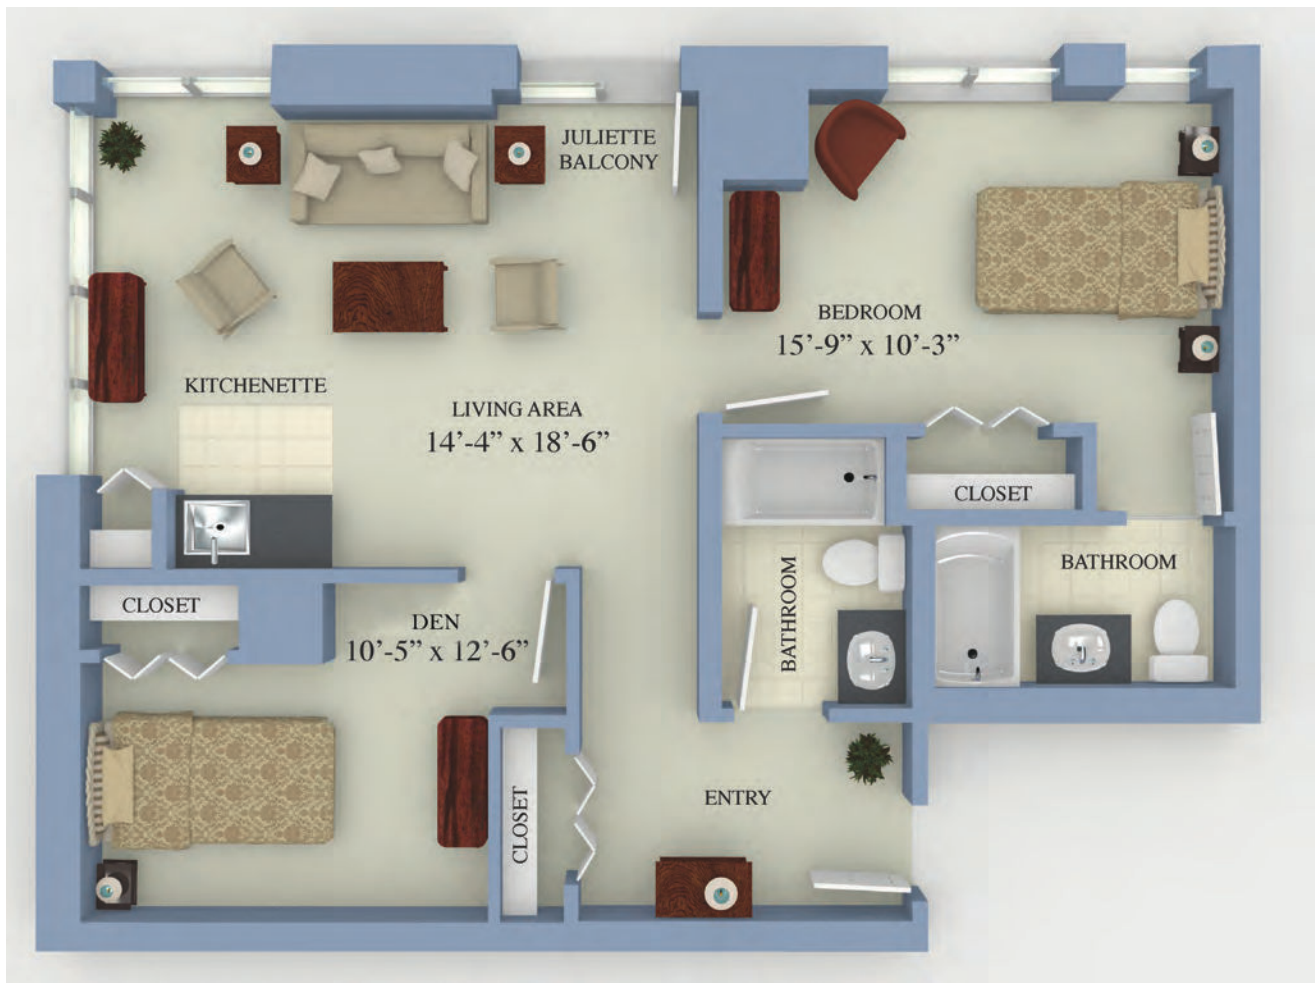

# Dorchester Terrace

By Sifton

## RETIREMENT RESIDENCE

THE OAK 1  
ONE BEDROOM WITH DEN | 850 SQ. FT.

143 BYRON AVENUE, DORCHESTER, ON  
519.268.1818 | [dorchesterterrace.sifton.com](http://dorchesterterrace.sifton.com)

All illustrations are artist's plans and specifications may change without notice.  
Actual usable floor space may vary from stated floor plan area.