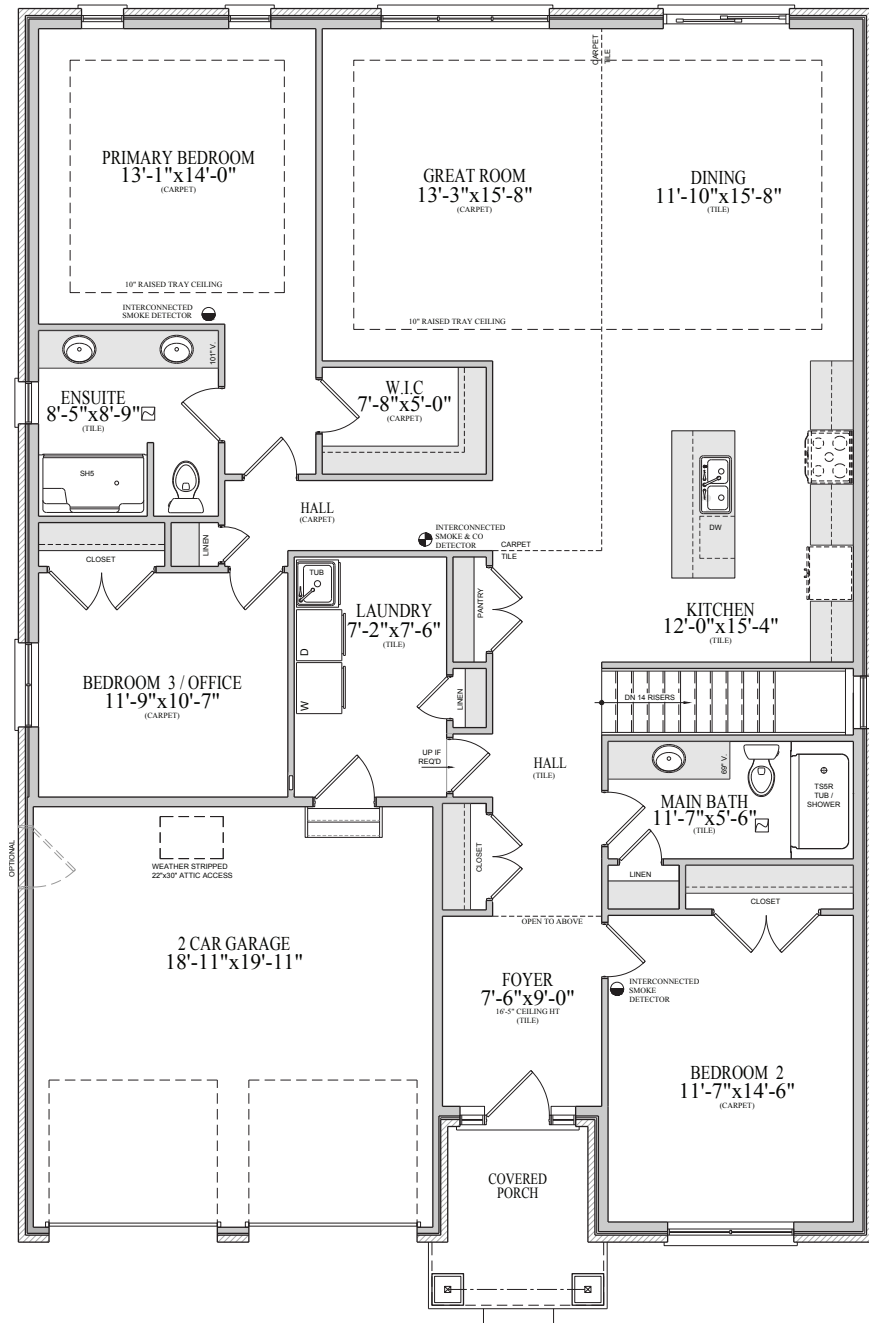

Experience. The Difference.™

Doonwood

CONTEMPORARY

Dogwood

1912 SQ.FT.

3 BEDROOM

2 BATH

Artist's concept only. Plans and specifications subject to change without notice.
Floor plan based on elevation A. Sizes are approximate. E & O.E.

Experience. The Difference.™

Doonwood

TRADITIONAL

Dogwood

1912 SQ.FT.

3 BEDROOM

2 BATH

Artist's concept only. Plans and specifications subject to change without notice.
Floor plan based on elevation A. Sizes are approximate. E & O.E.