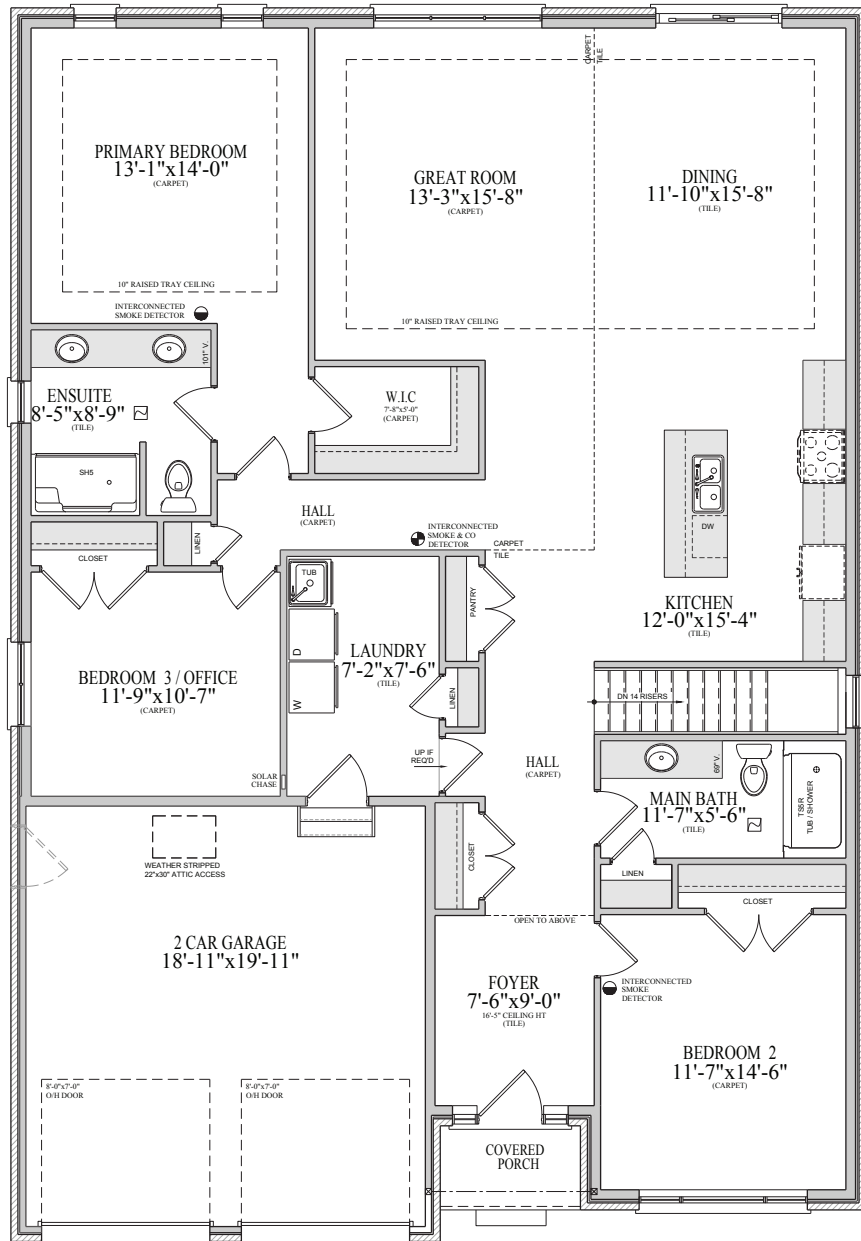

Experience. The Difference.™

Doonwood

CONTEMPORARY

Dogwood

1912 SQ.FT.

3 BEDROOM

2 BATH

Artist's concept only. Plans and specifications subject to change without notice.
Floor plan based on elevation A. Sizes are approximate. E & O.E.

Experience. The Difference.™

Doonwood

TRADITIONAL

Dogwood

1912 SQ.FT.

3 BEDROOM

2 BATH

Artist's concept only. Plans and specifications subject to change without notice.
Floor plan based on elevation A. Sizes are approximate. E & O.E.