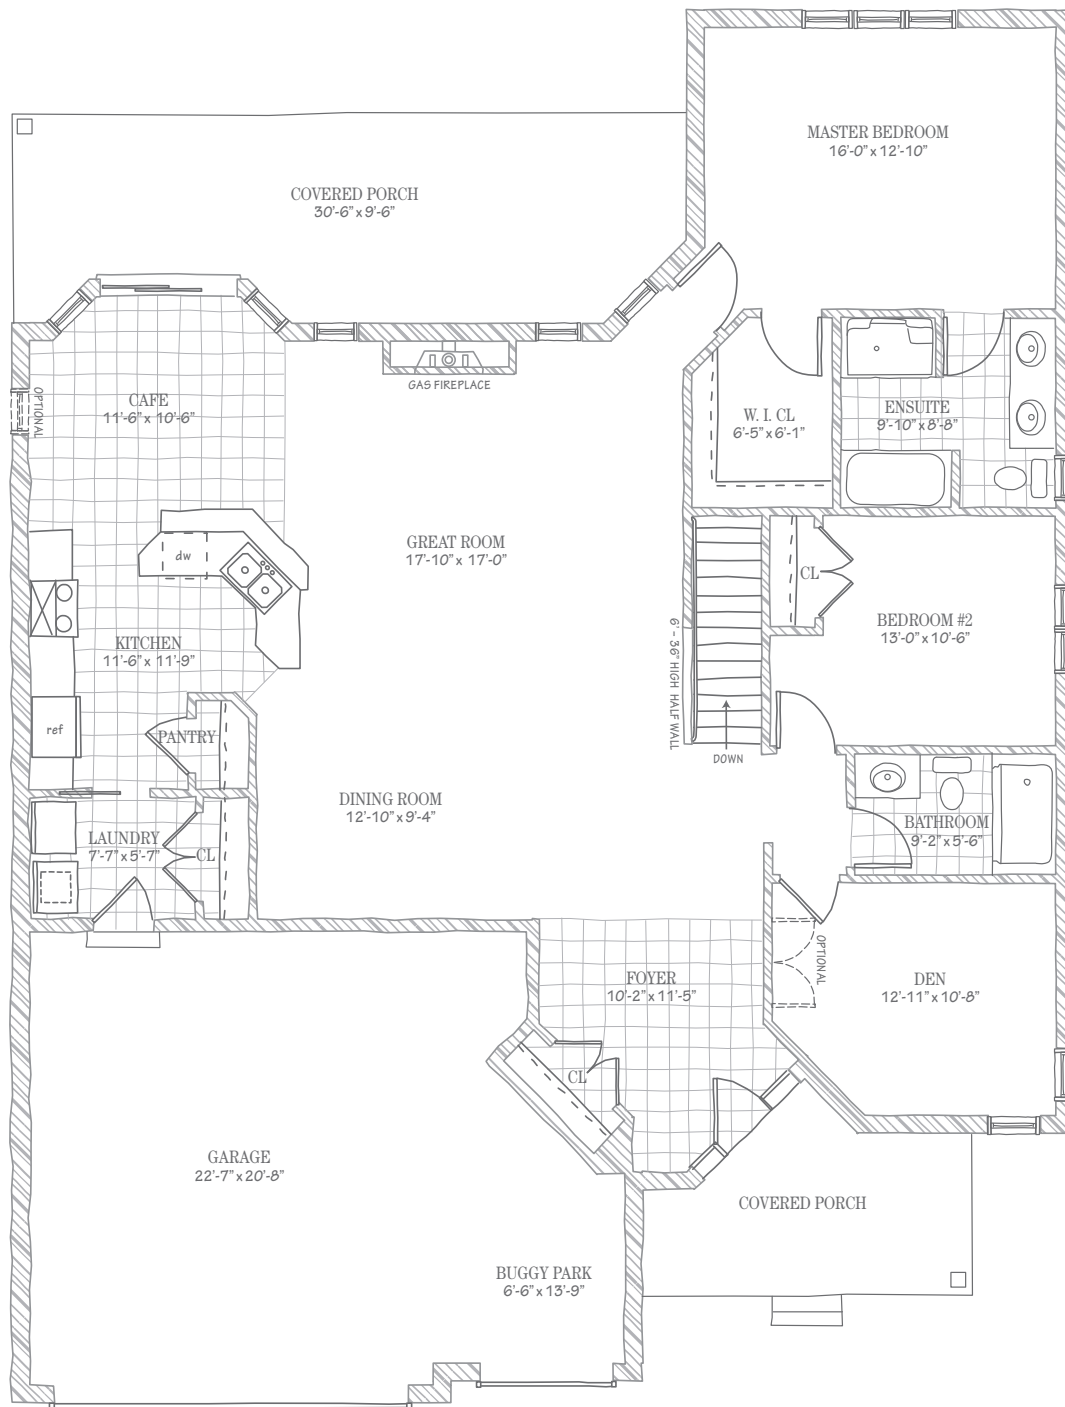

T H E M E R I O N

MAIN FLOOR - 1,831 sq. ft.

Artist concept - Plans and specifications subject to change without notice. E & O.E. Room sizes are approximate.

Experience. The Difference.™