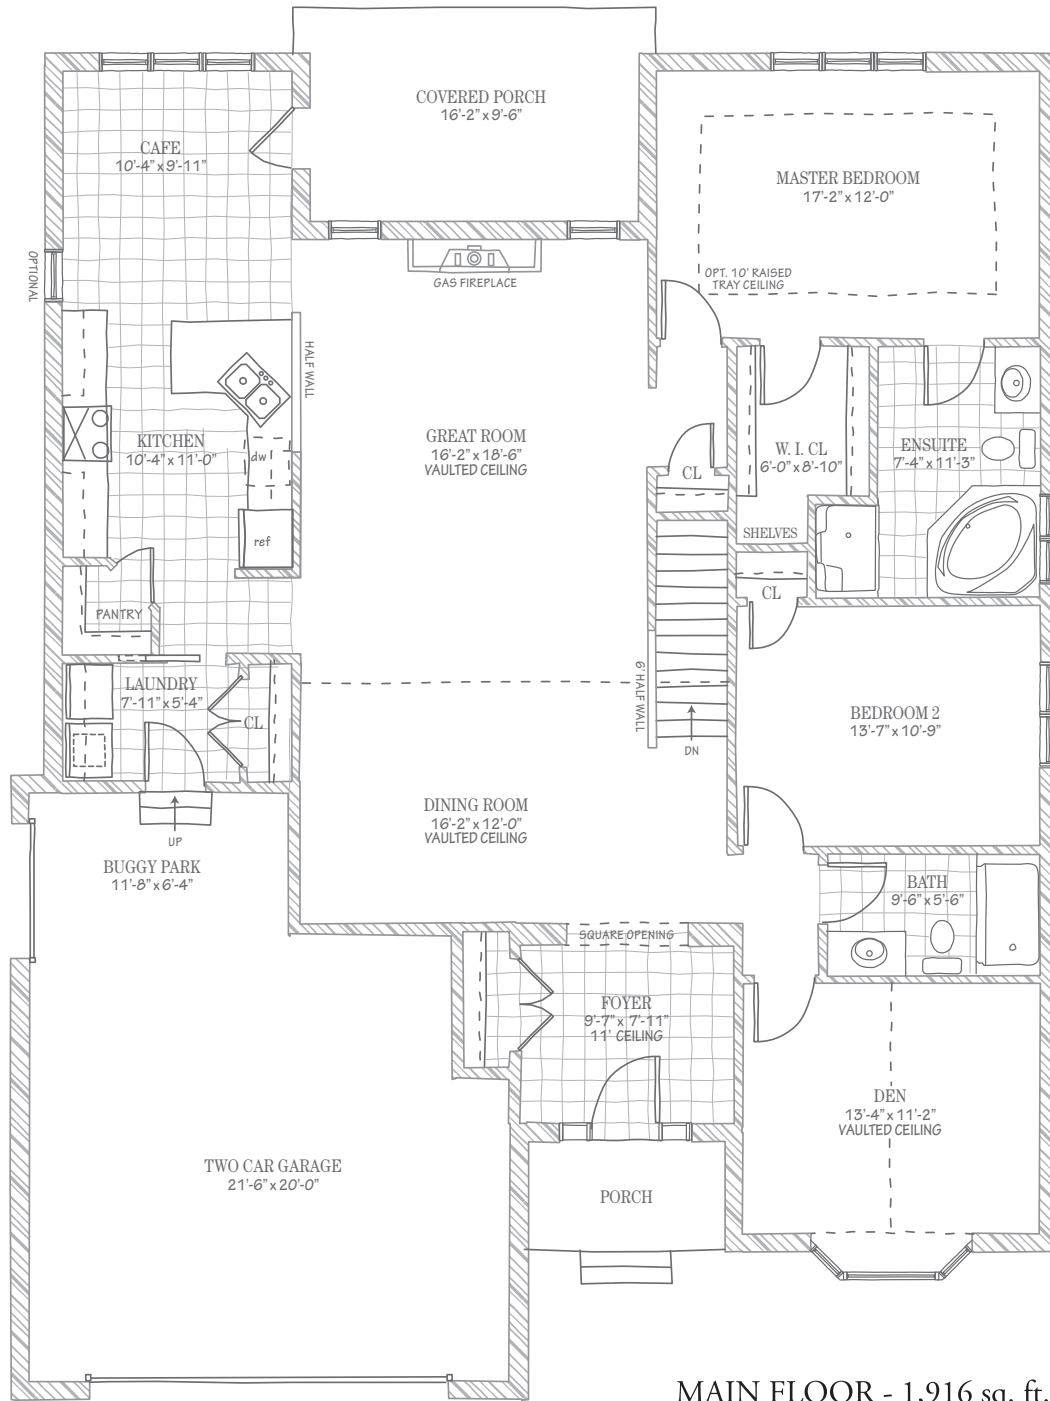

T H E B A Y H I L L

MAIN FLOOR - 1,916 sq. ft.

Artist concept - Plans and specifications subject to change without notice. E & O.E. Room sizes are approximate.

Experience. The Difference.™