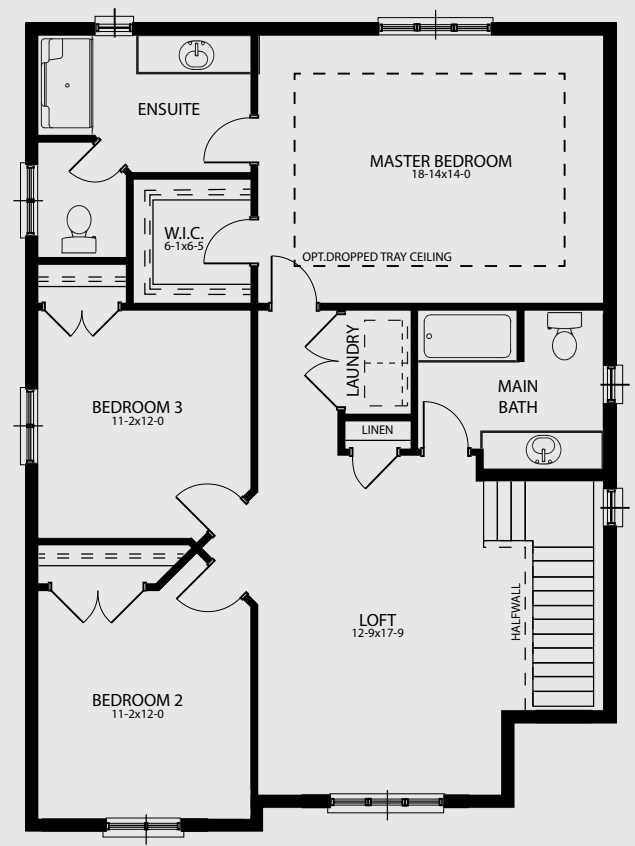

# Black Alder

**2,138 sq. ft.**

Artist's concept only. Plans and specifications subject to change without notice. Sizes are approximate. E. & O.E.

Experience. The Difference.™

# Black Alder

TRADITIONAL LAYOUT

# Black Alder

**2,138 sq. ft.**

Artist's concept only. Plans and specifications subject to change without notice. Sizes are approximate. E. & O.E.