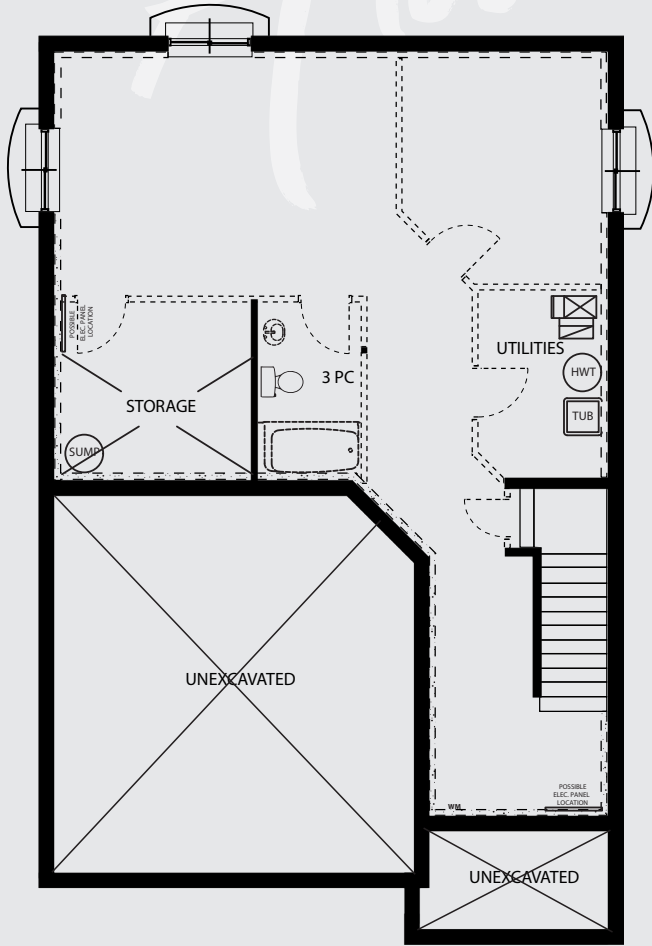

# Black Alder

CONTEMPORARY LAYOUT

# Black Alder

**2,138 sq. ft.**

Artist's concept only. Plans and specifications subject to change without notice. Sizes are approximate. E. & O.E.

Experience. The Difference.™

# Black Alder

TRADITIONAL LAYOUT

# Black Alder

**2,138 sq. ft.**

Artist's concept only. Plans and specifications subject to change without notice. Sizes are approximate. E. & O.E.