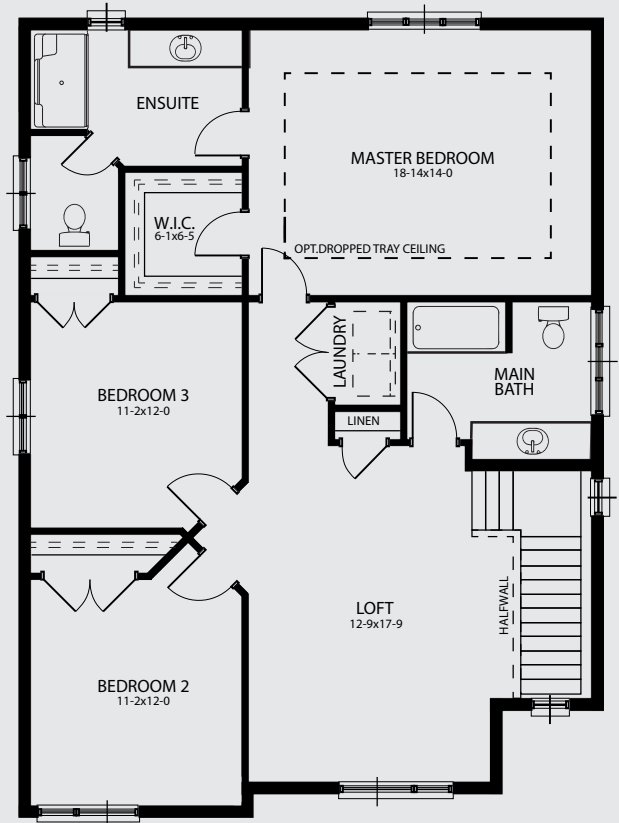

# Black Alder

CONTEMPORARY LAYOUT

# Black Alder

**2,138 sq. ft.**

Artist's concept only. Plans and specifications subject to change without notice. Sizes are approximate. E. & O.E.

Experience. The Difference.™

# Black Alder

TRADITIONAL LAYOUT

# Black Alder

**2,138 sq. ft.**

Artist's concept only. Plans and specifications subject to change without notice. Sizes are approximate. E. & O.E.