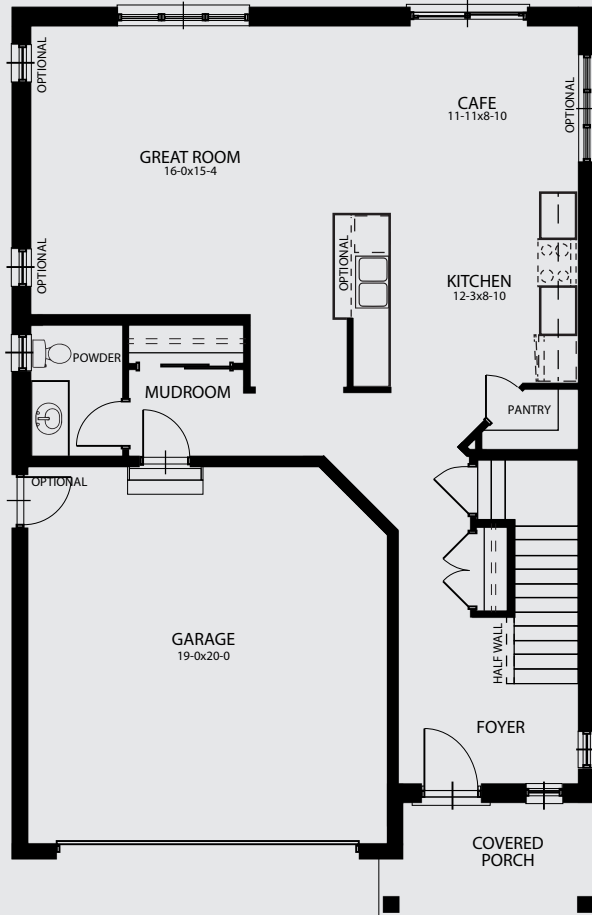

# Black Alder

CONTEMPORARY LAYOUT

# Black Alder

**2,138 sq. ft.**

Artist's concept only. Plans and specifications subject to change without notice. Sizes are approximate. E. & O.E.

Experience. The Difference.™

# Black Alder

TRADITIONAL LAYOUT

# Black Alder

**2,138 sq. ft.**

Artist's concept only. Plans and specifications subject to change without notice. Sizes are approximate. E. & O.E.