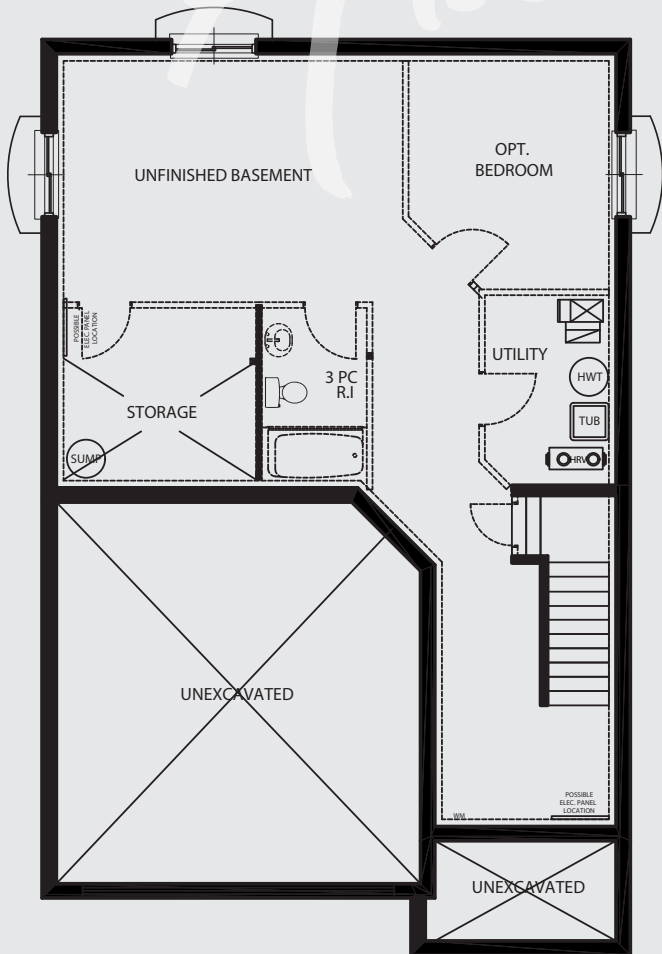

# Black Alder

**2,138 sq. ft.**

Artist's concept only. Plans and specifications subject to change without notice. Sizes are approximate. E. & O.E.

Experience. The Difference.™

# Black Alder

TRADITIONAL LAYOUT

# Black Alder

**2,138 sq. ft.**

Artist's concept only. Plans and specifications subject to change without notice. Sizes are approximate. E. & O.E.