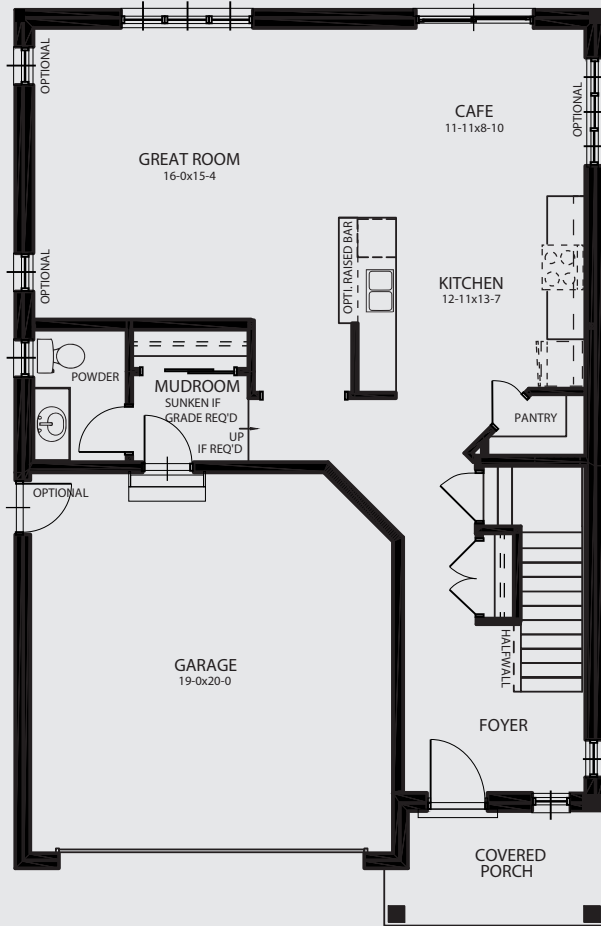

# Black Alder

**2,138 sq. ft.**

Artist's concept only. Plans and specifications subject to change without notice. Sizes are approximate. E. & O.E.

Experience. The Difference.™

# Black Alder

TRADITIONAL LAYOUT

# Black Alder

**2,138 sq. ft.**

Artist's concept only. Plans and specifications subject to change without notice. Sizes are approximate. E. & O.E.