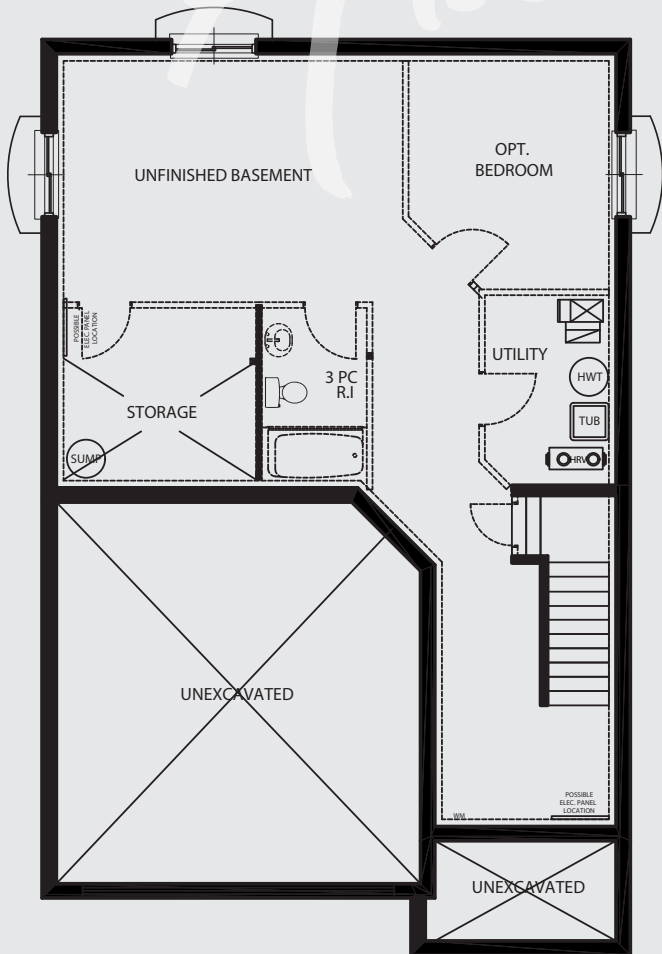

Experience. The Difference.™

Black Alder

CONTEMPORARY LAYOUT

Black Alder

2,138 sq. ft.

Artist's concept only. Plans and specifications subject to change without notice. Sizes are approximate. E. & O.E.

Experience. The Difference.™

Black Alder

TRADITIONAL LAYOUT

Black Alder

2,138 sq. ft.

Artist's concept only. Plans and specifications subject to change without notice. Sizes are approximate. E. & O.E.