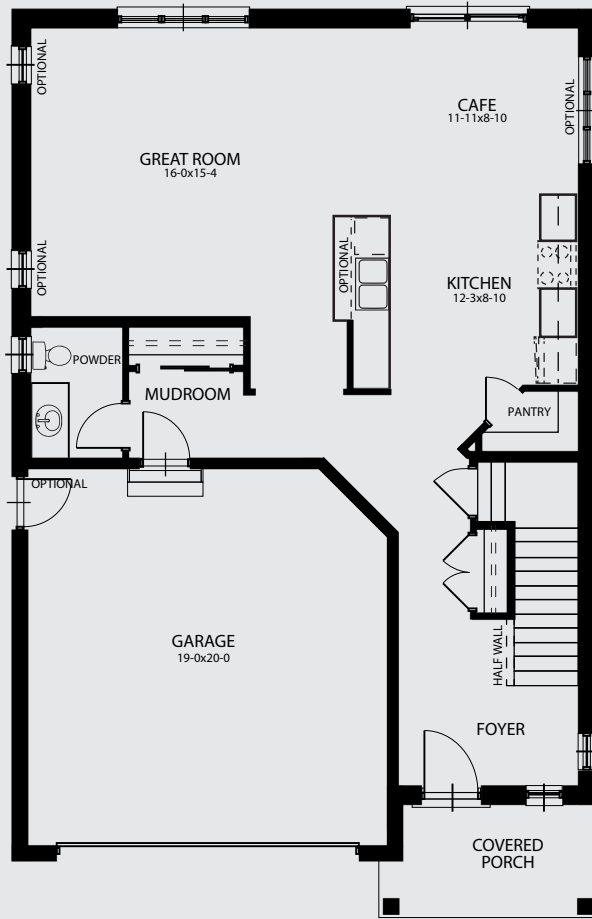

Experience. The Difference.™

Black Alder

CONTEMPORARY LAYOUT

Black Alder

2,138 sq. ft.

Artist's concept only. Plans and specifications subject to change without notice. Sizes are approximate. E. & O.E.

Experience. The Difference.™

Black Alder

TRADITIONAL LAYOUT

Black Alder

2,138 sq. ft.

Artist's concept only. Plans and specifications subject to change without notice. Sizes are approximate. E. & O.E.