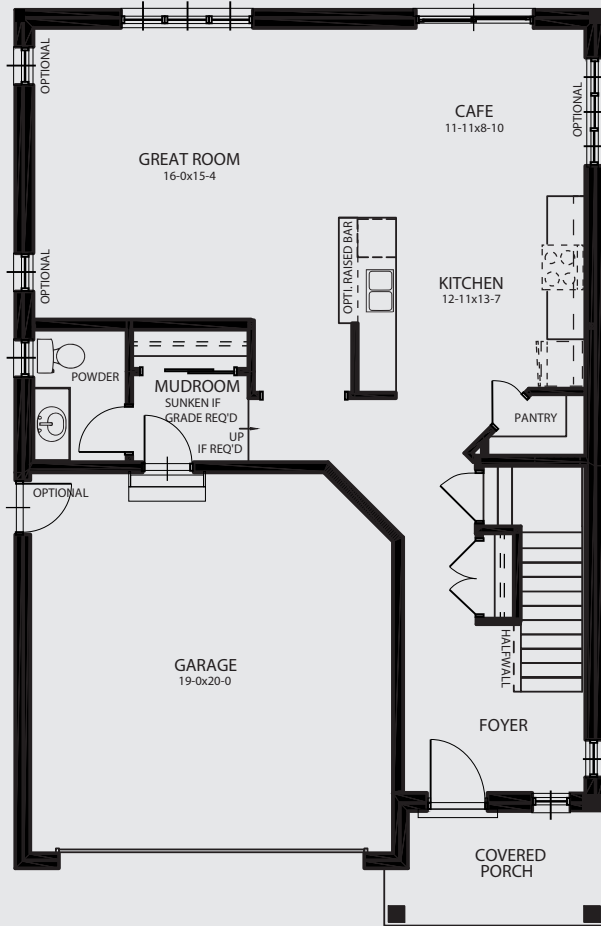

Experience. The Difference.™

Black Alder

CONTEMPORARY LAYOUT

Black Alder

2,138 sq. ft.

Artist's concept only. Plans and specifications subject to change without notice. Sizes are approximate. E. & O.E.

Experience. The Difference.™

Black Alder

TRADITIONAL LAYOUT

Black Alder

2,138 sq. ft.

Artist's concept only. Plans and specifications subject to change without notice. Sizes are approximate. E. & O.E.