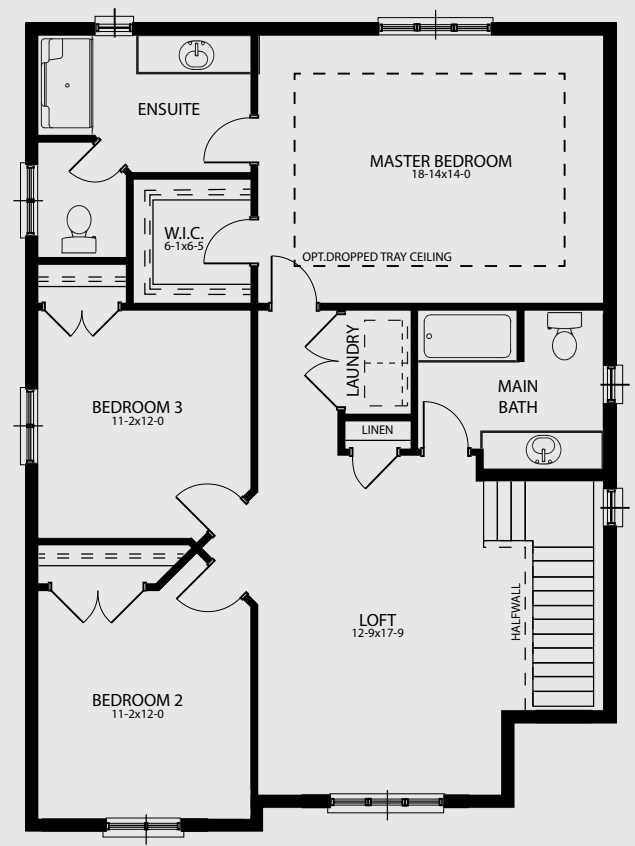

Experience. The Difference.™

Black Alder

CONTEMPORARY LAYOUT

Black Alder

2,138 sq. ft.

Artist's concept only. Plans and specifications subject to change without notice. Sizes are approximate. E. & O.E.

Experience. The Difference.™

Black Alder

TRADITIONAL LAYOUT

Black Alder

2,138 sq. ft.

Artist's concept only. Plans and specifications subject to change without notice. Sizes are approximate. E. & O.E.