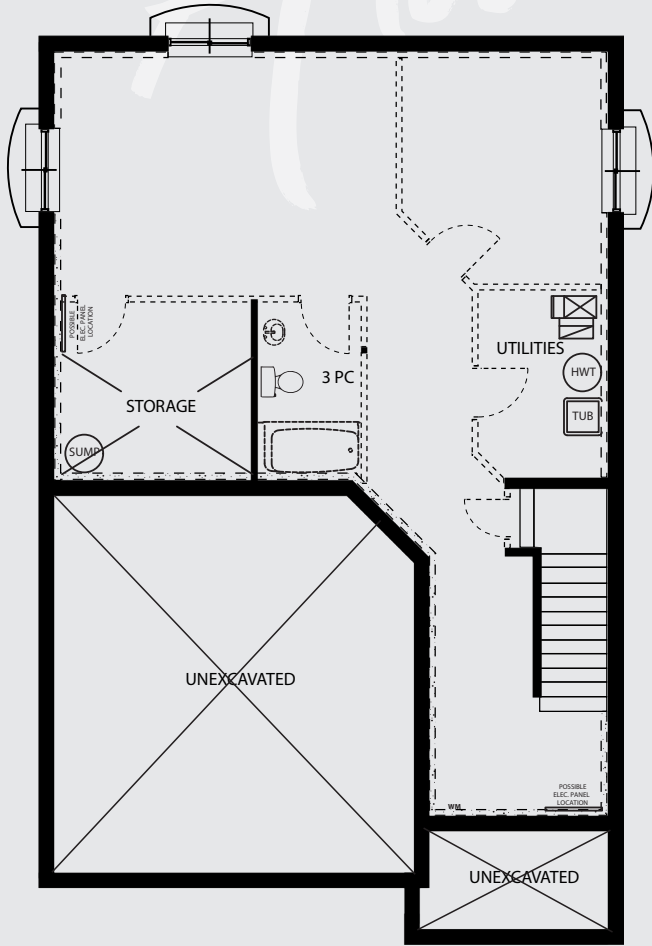

Experience. The Difference.™

Black Alder

CONTEMPORARY LAYOUT

Black Alder

2,138 sq. ft.

Artist's concept only. Plans and specifications subject to change without notice. Sizes are approximate. E. & O.E.

Experience. The Difference.™

Black Alder

TRADITIONAL LAYOUT

Black Alder

2,138 sq. ft.

Artist's concept only. Plans and specifications subject to change without notice. Sizes are approximate. E. & O.E.