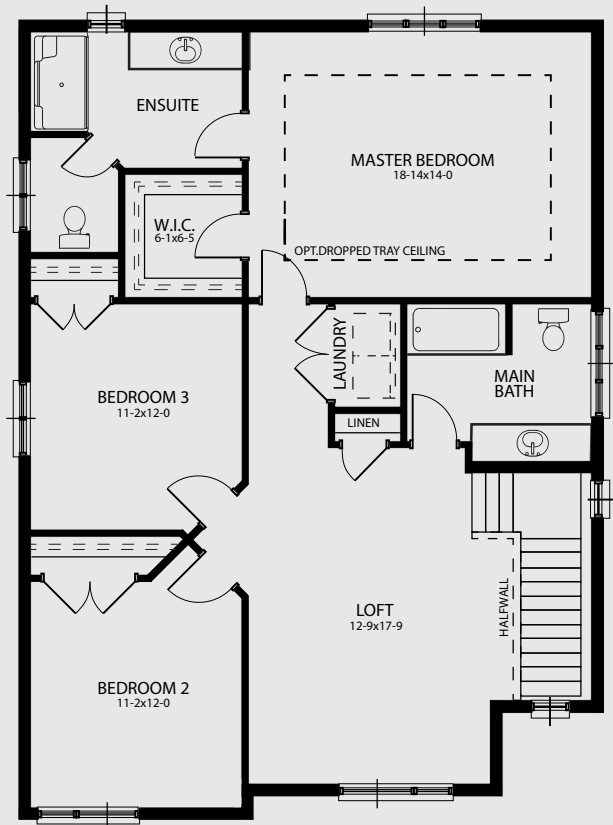

Experience. The Difference.™

Black Alder

CONTEMPORARY LAYOUT

Black Alder

2,138 sq. ft.

Artist's concept only. Plans and specifications subject to change without notice. Sizes are approximate. E. & O.E.

Experience. The Difference.™

Black Alder

TRADITIONAL LAYOUT

Black Alder

2,138 sq. ft.

Artist's concept only. Plans and specifications subject to change without notice. Sizes are approximate. E. & O.E.