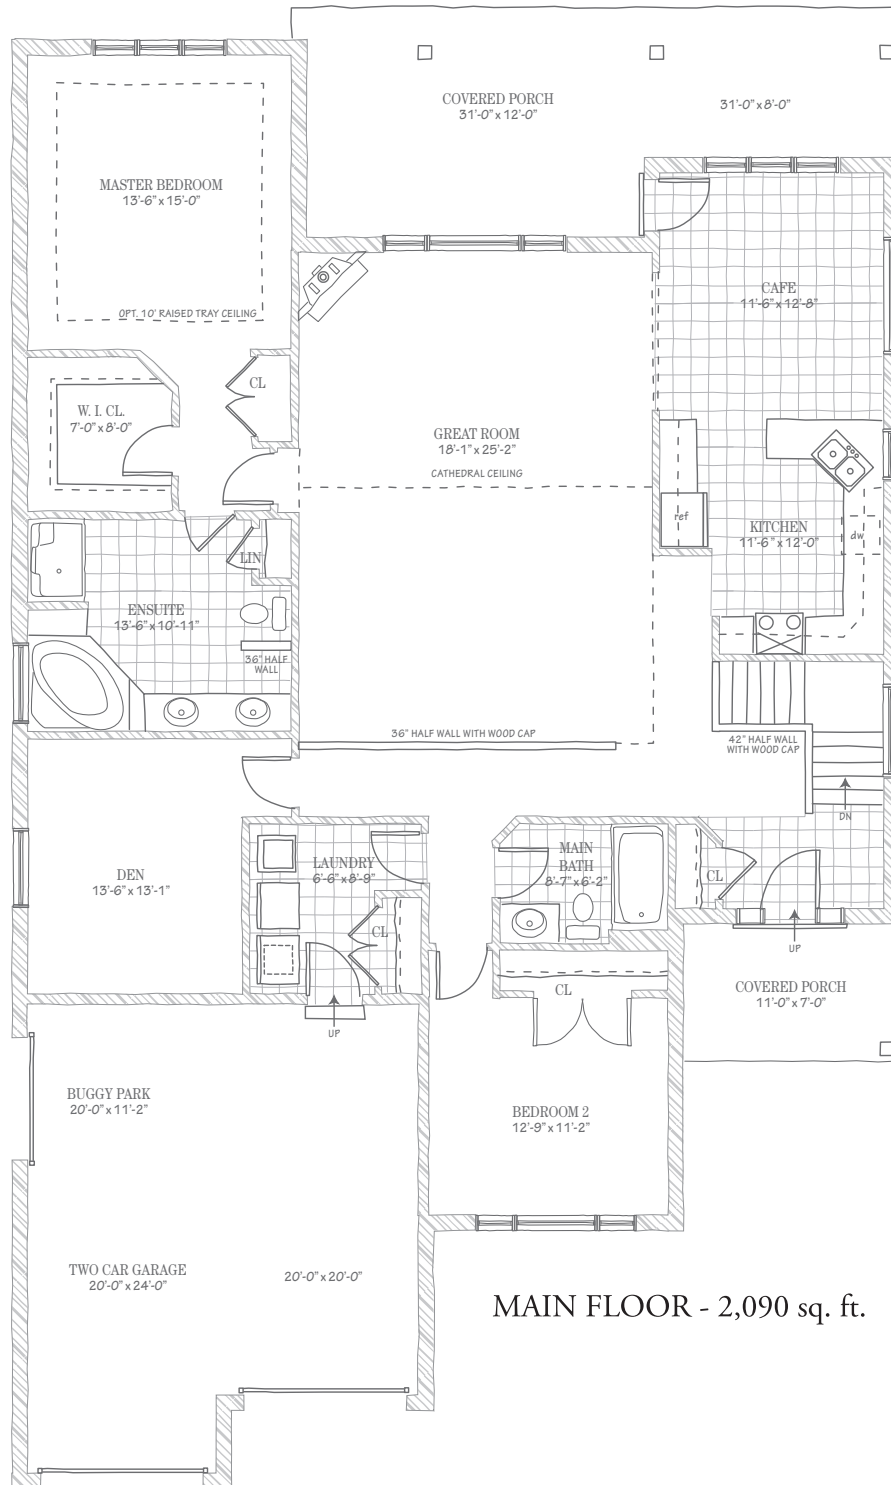

T H E D O R A L

MAIN FLOOR - 2,090 sq. ft.

Artist concept - Plans and specifications subject to change without notice. E & O.E. Room sizes are approximate.

Experience. The Difference.™