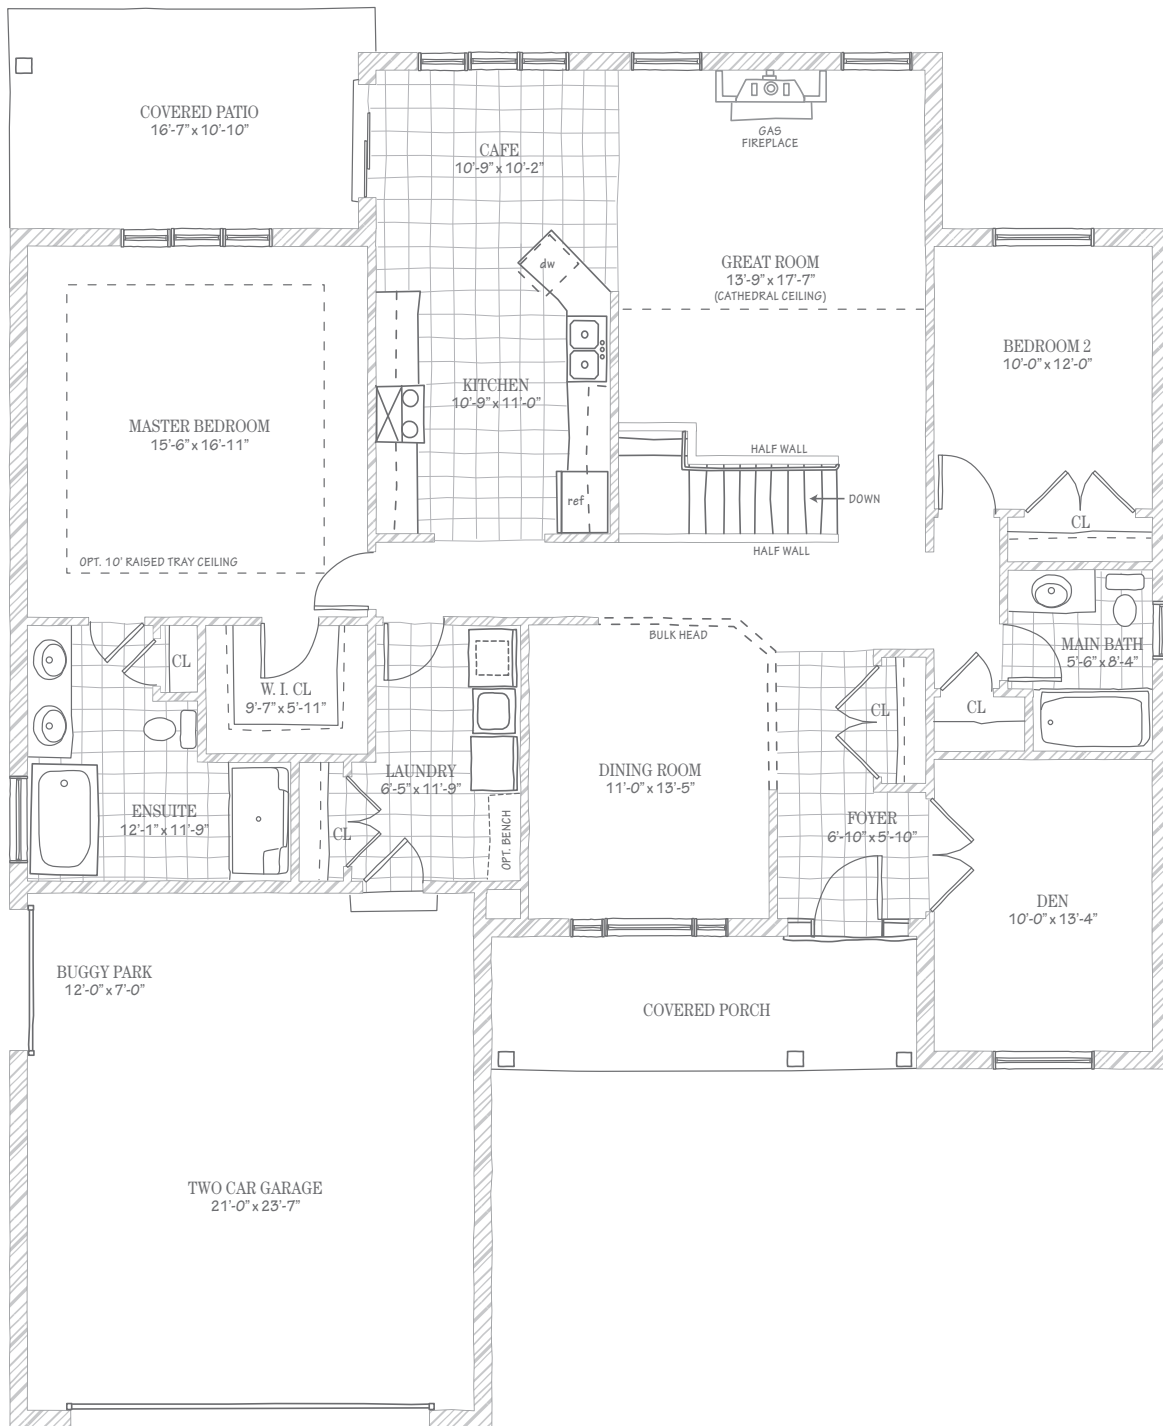

# T H E H E R O N B A Y

MAIN FLOOR - 1,897 sq. ft.

Artist concept - Plans and specifications subject to change without notice. E & O.E. Room sizes are approximate.

Experience. The Difference.™