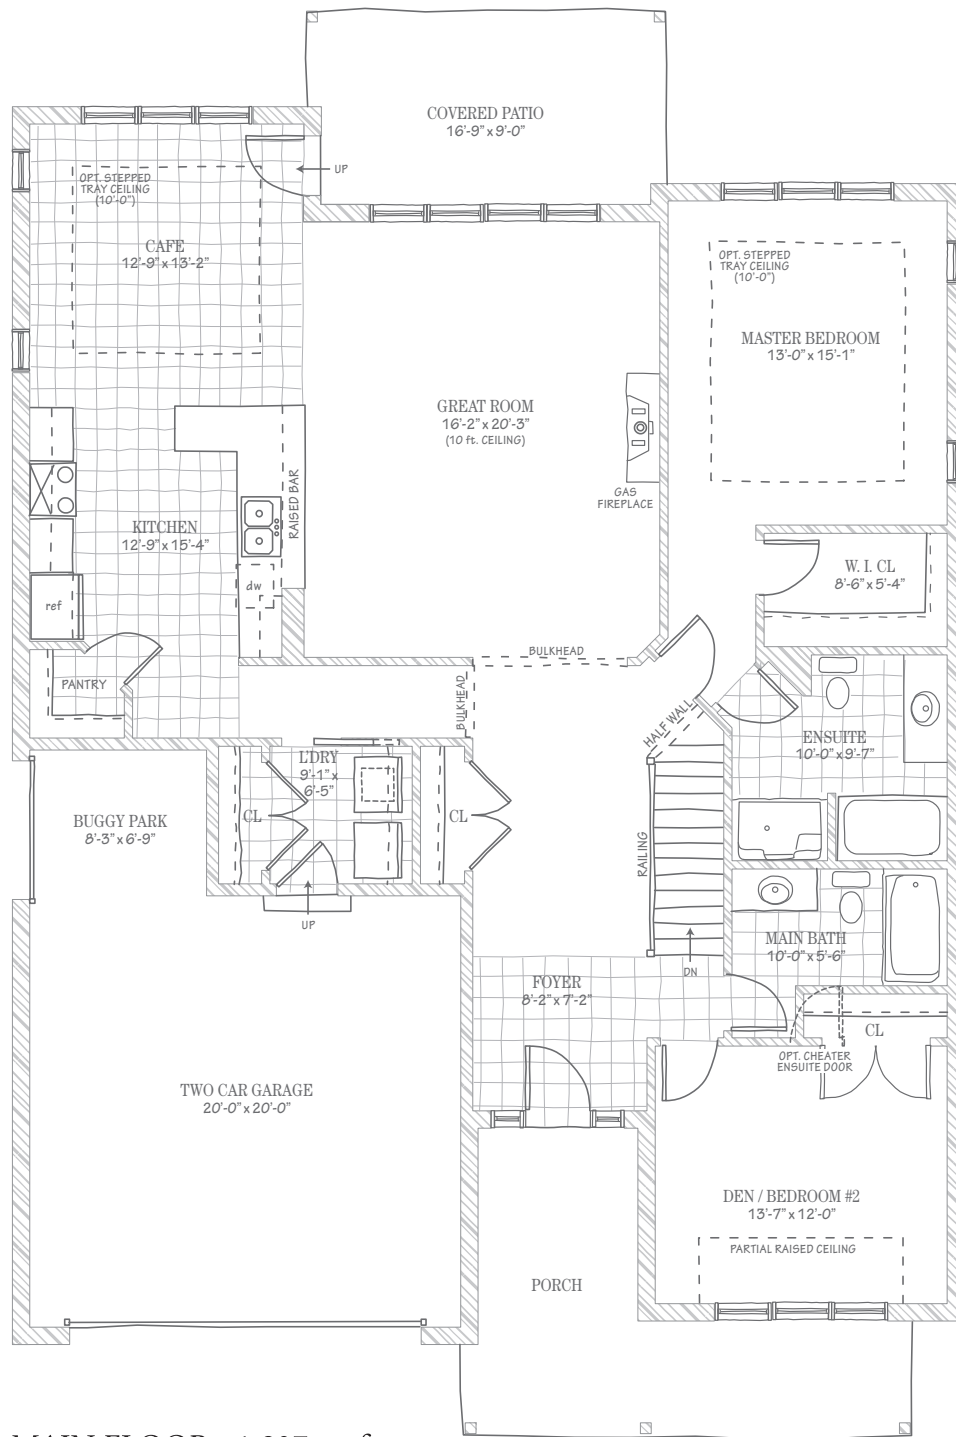

T H E I N V E R N E S S

MAIN FLOOR - 1,807 sq. ft.

Artist concept - Plans and specifications subject to change without notice. E & O.E. Room sizes are approximate.

Experience. The Difference.™