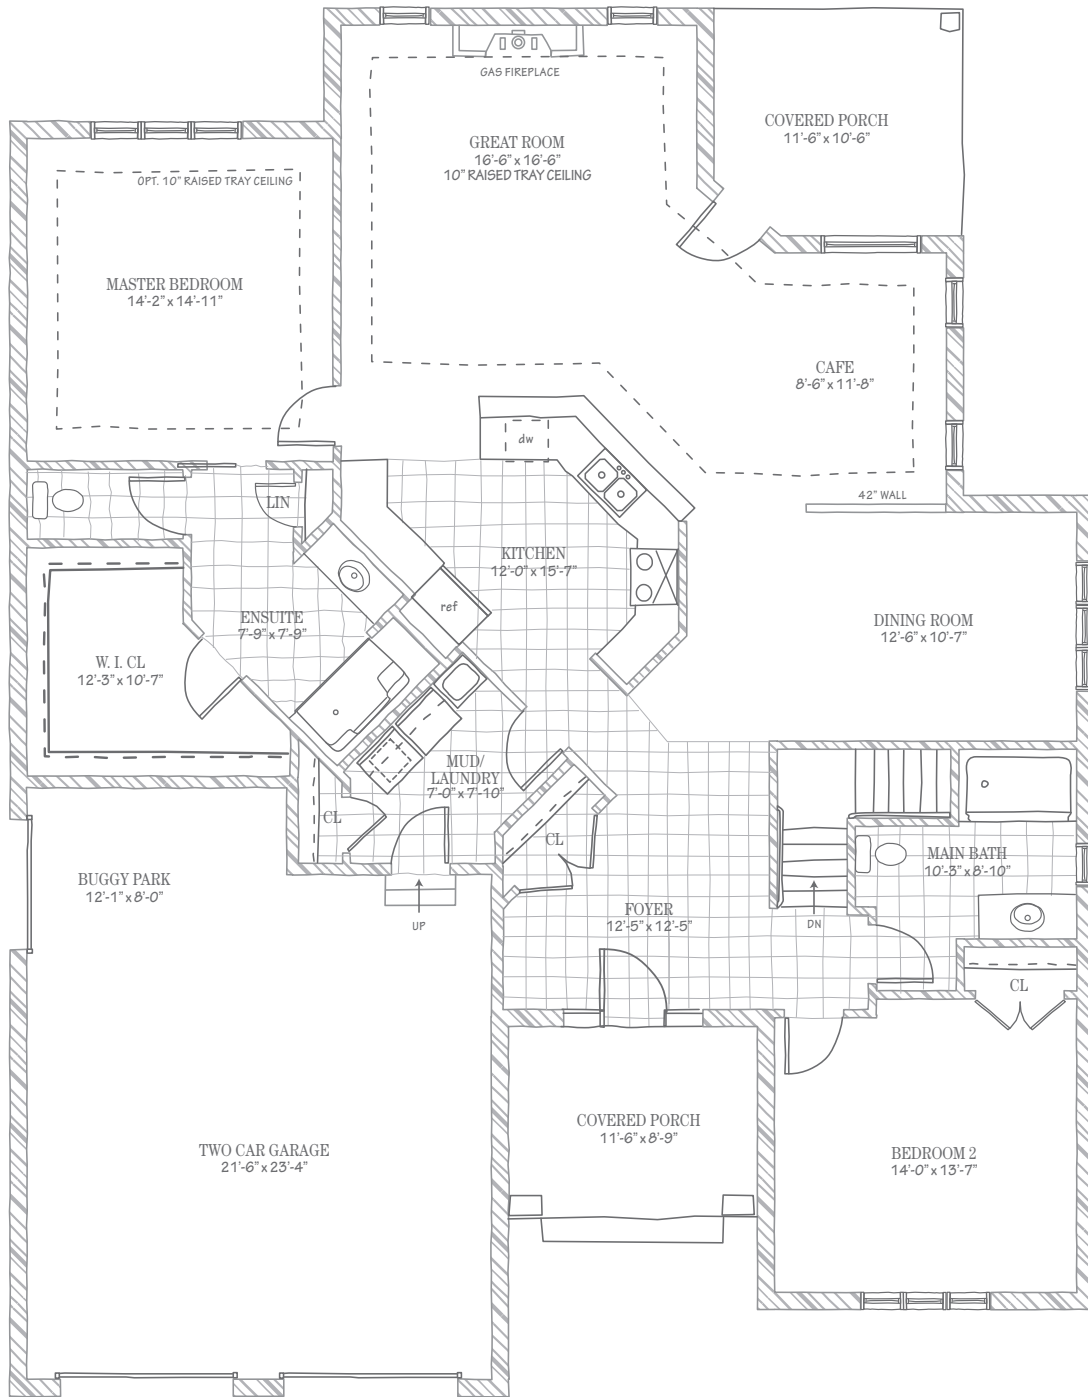

T H E P R E S T W I C K

MAIN FLOOR - 2,014 sq. ft.

Artist concept - Plans and specifications subject to change without notice. E & O.E. Room sizes are approximate.

Experience. The Difference.™