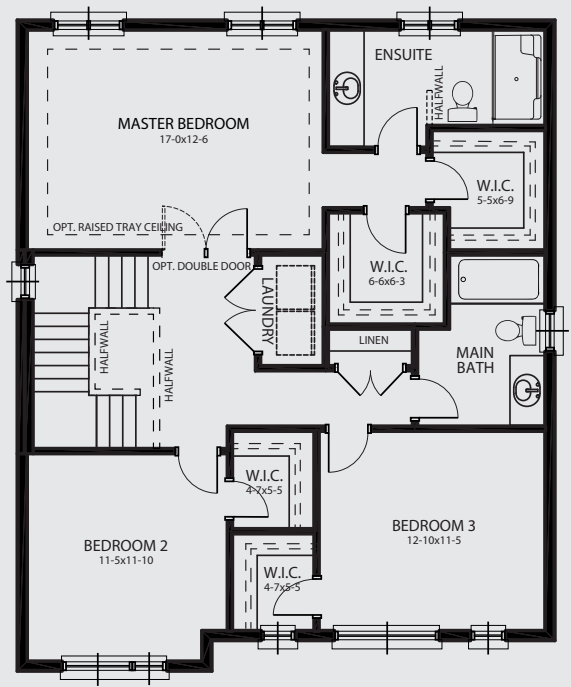

Experience. The Difference.™

Redbay

CONTEMPORARY LAYOUT

Redbay

2,247 sq. ft.

Artist's concept only. Plans and specifications subject to change without notice. Sizes are approximate. E. & O.E.

Experience. The Difference.™

Redbay

TRADITIONAL LAYOUT

Redbay

2,258 sq. ft.

Artist's concept only. Plans and specifications subject to change without notice. Sizes are approximate. E. & O.E.