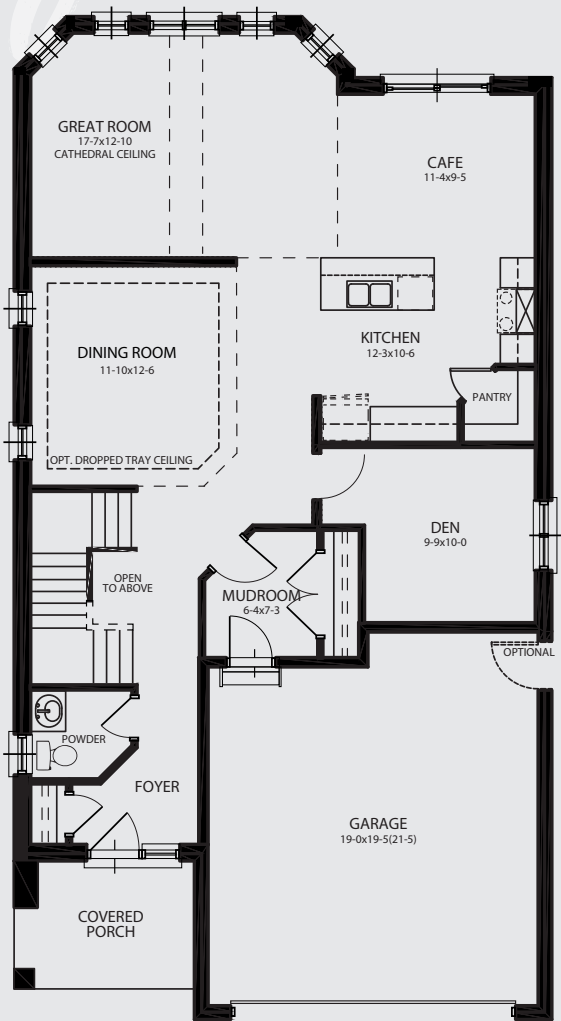

Experience. The Difference.™

Redbay

CONTEMPORARY LAYOUT

Redbay

2,247 sq. ft.

Artist's concept only. Plans and specifications subject to change without notice. Sizes are approximate. E. & O.E.

Experience. The Difference.™

Redbay

TRADITIONAL LAYOUT

Redbay

2,258 sq. ft.

Artist's concept only. Plans and specifications subject to change without notice. Sizes are approximate. E. & O.E.