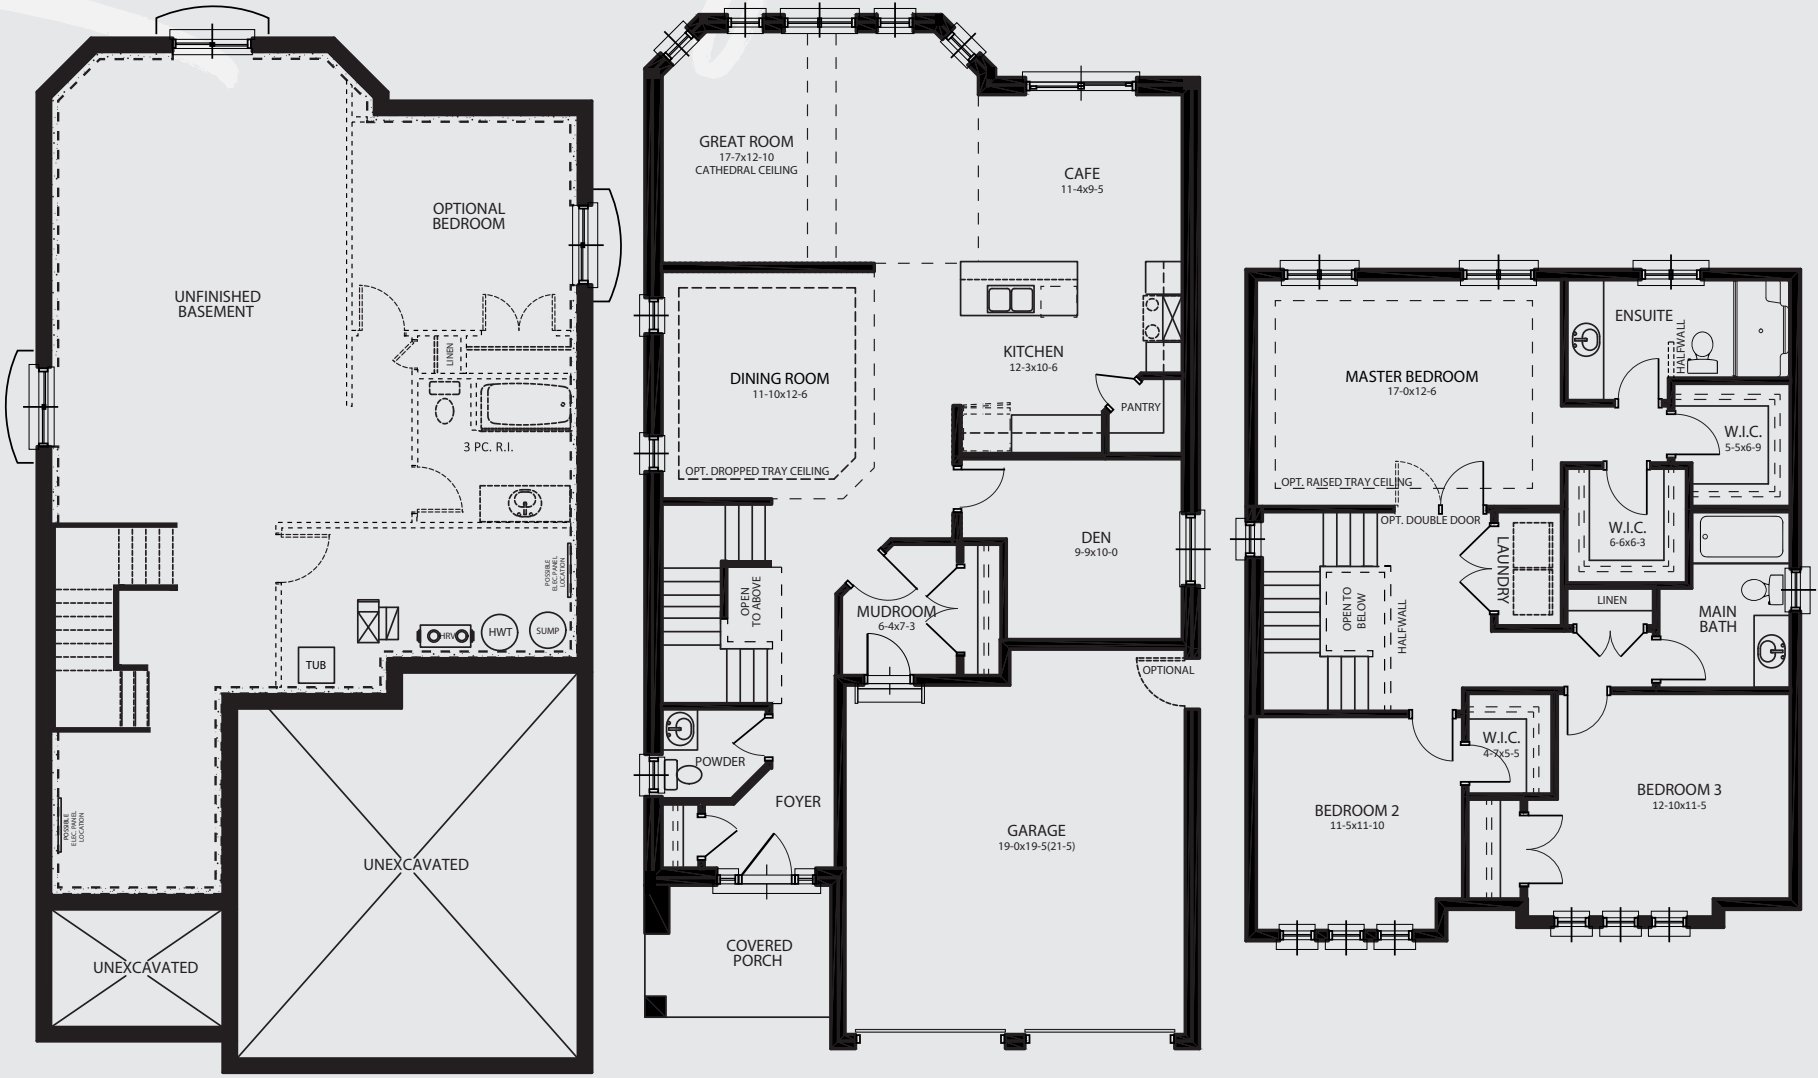

Experience. The Difference.™

Redbay

CONTEMPORARY LAYOUT

Redbay

2,247 sq. ft.

Artist's concept only. Plans and specifications subject to change without notice. Sizes are approximate. E. & O.E.

Experience. The Difference.™

Redbay

TRADITIONAL LAYOUT

Redbay

2,258 sq. ft.

Artist's concept only. Plans and specifications subject to change without notice. Sizes are approximate. E. & O.E.