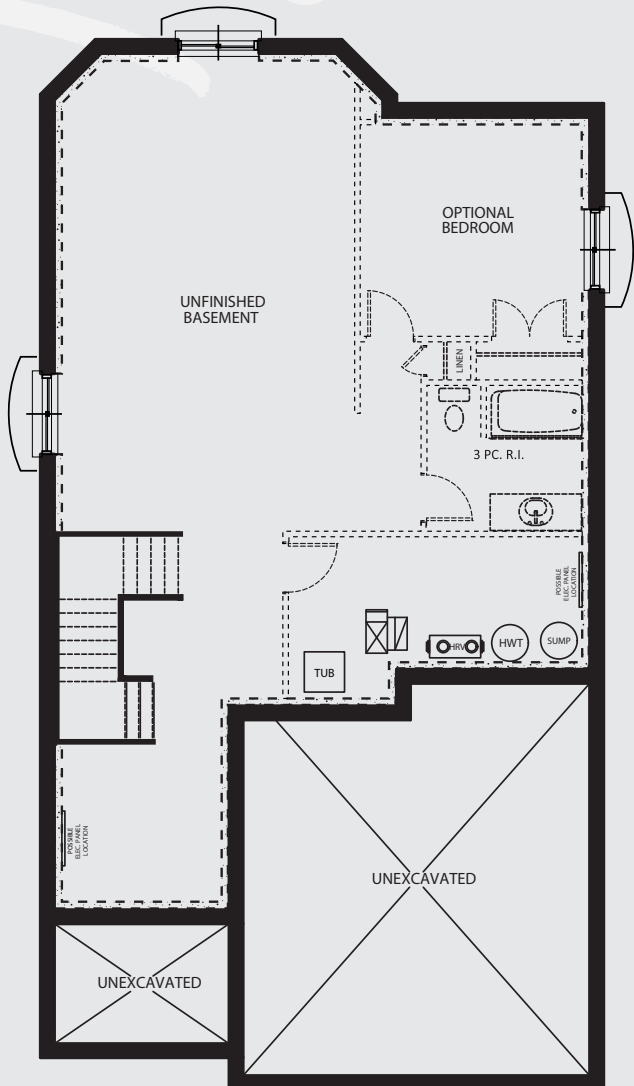

Experience. The Difference.™

Redbay

CONTEMPORARY LAYOUT

Redbay

2,247 sq. ft.

Artist's concept only. Plans and specifications subject to change without notice. Sizes are approximate. E. & O.E.

Experience. The Difference.™

Redbay

TRADITIONAL LAYOUT

Redbay

2,258 sq. ft.

Artist's concept only. Plans and specifications subject to change without notice. Sizes are approximate. E. & O.E.