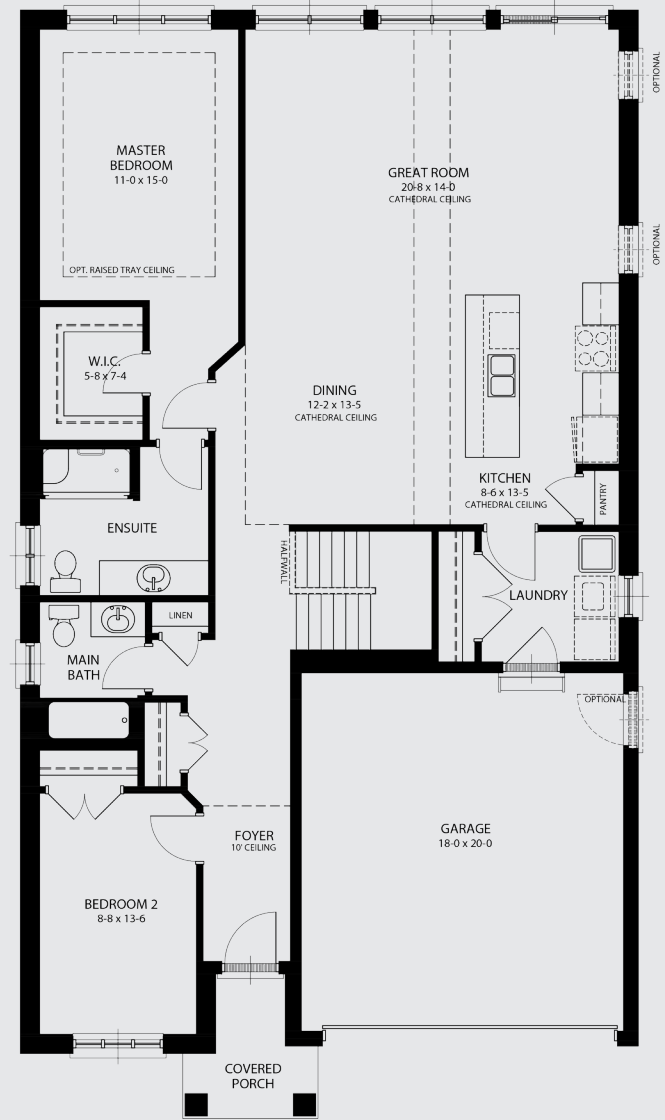

Experience. The Difference.™

Sand Cherry

CONTEMPORARY LAYOUT

Sand Cherry

1,543 sq. ft.

Artist's concept only. Plans and specifications subject to change without notice. Sizes are approximate. E. & O.E.

Experience. The Difference.™

Sand Cherry

TRADITIONAL LAYOUT

Sand
Cherry

1,543 sq. ft.

Artist's concept only. Plans and specifications subject to change without notice. Sizes are approximate. E. & O.E.