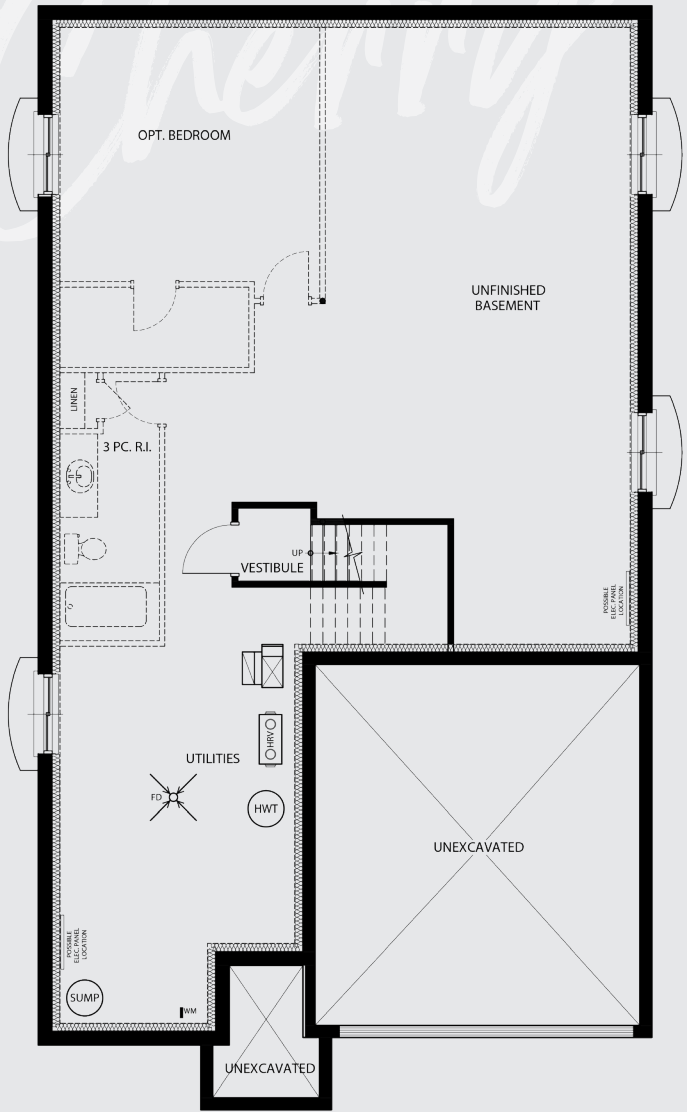

Experience. The Difference.™

Sand Cherry

CONTEMPORARY LAYOUT

Sand Cherry

1,543 sq. ft.

Artist's concept only. Plans and specifications subject to change without notice. Sizes are approximate. E. & O.E.

Experience. The Difference.™

Sand Cherry

TRADITIONAL LAYOUT

Sand
Cherry

1,543 sq. ft.

Artist's concept only. Plans and specifications subject to change without notice. Sizes are approximate. E. & O.E.