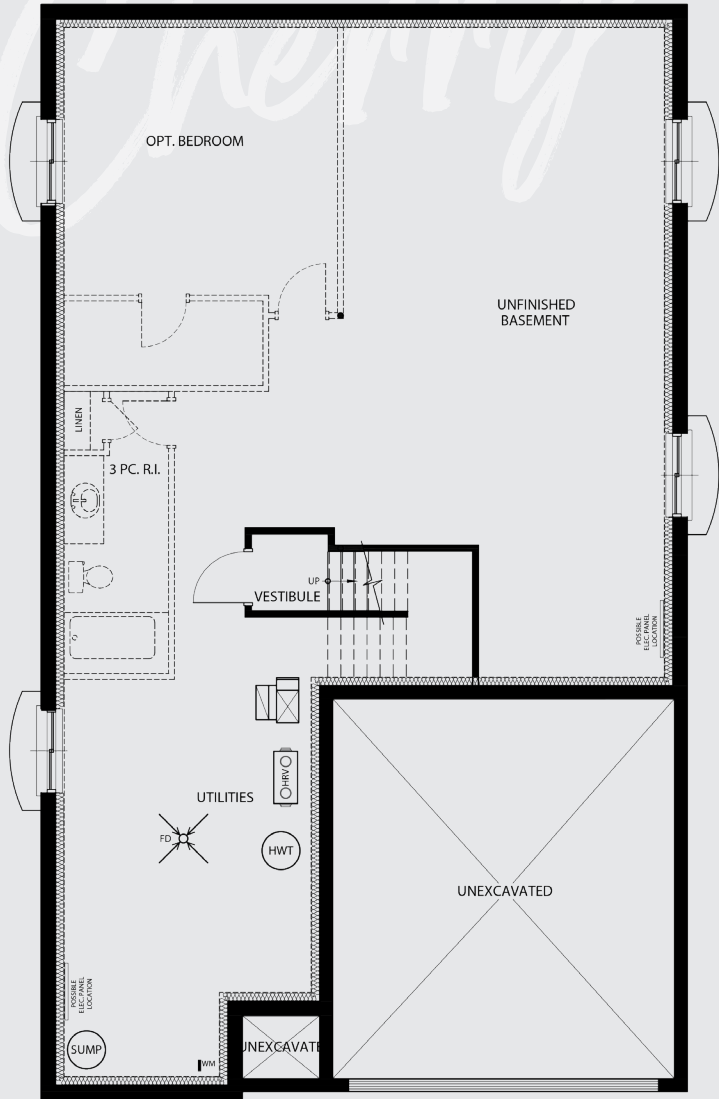

Experience. The Difference.™

Sand Cherry

CONTEMPORARY LAYOUT

Sand Cherry

1,543 sq. ft.

Artist's concept only. Plans and specifications subject to change without notice. Sizes are approximate. E. & O.E.

Experience. The Difference.™

Sand Cherry

TRADITIONAL LAYOUT

Sand
Cherry

1,543 sq. ft.

Artist's concept only. Plans and specifications subject to change without notice. Sizes are approximate. E. & O.E.