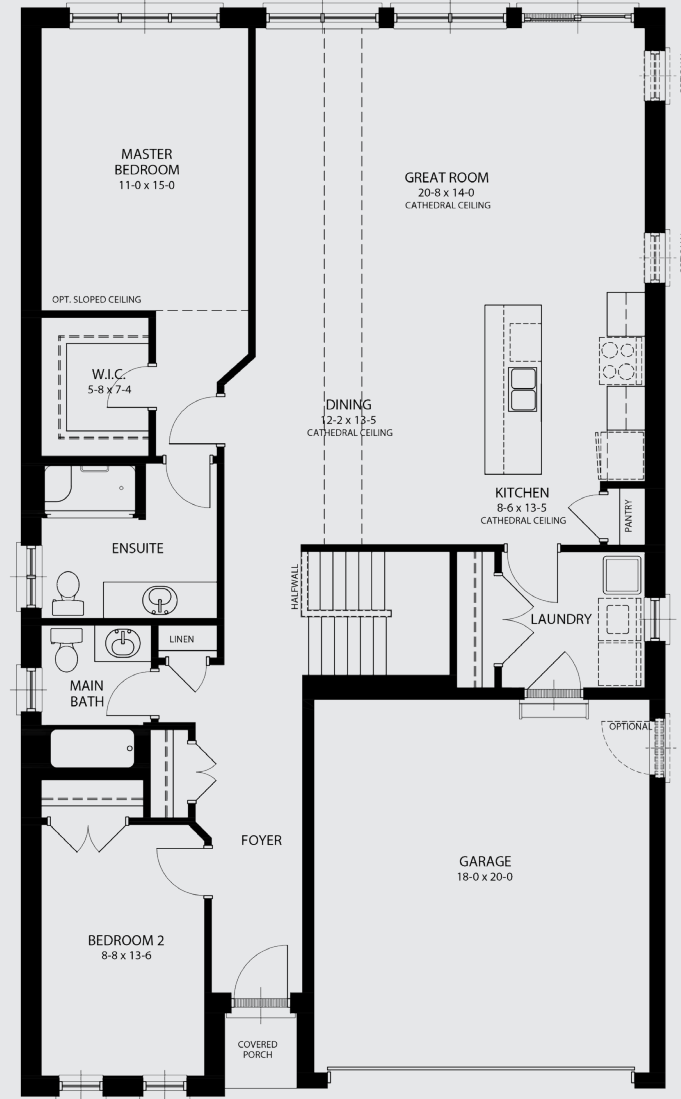

Experience. The Difference.™

Sand Cherry

CONTEMPORARY LAYOUT

Sand Cherry

1,543 sq. ft.

Artist's concept only. Plans and specifications subject to change without notice. Sizes are approximate. E. & O.E.

Experience. The Difference.™

Sand Cherry

TRADITIONAL LAYOUT

Sand
Cherry

1,543 sq. ft.

Artist's concept only. Plans and specifications subject to change without notice. Sizes are approximate. E. & O.E.