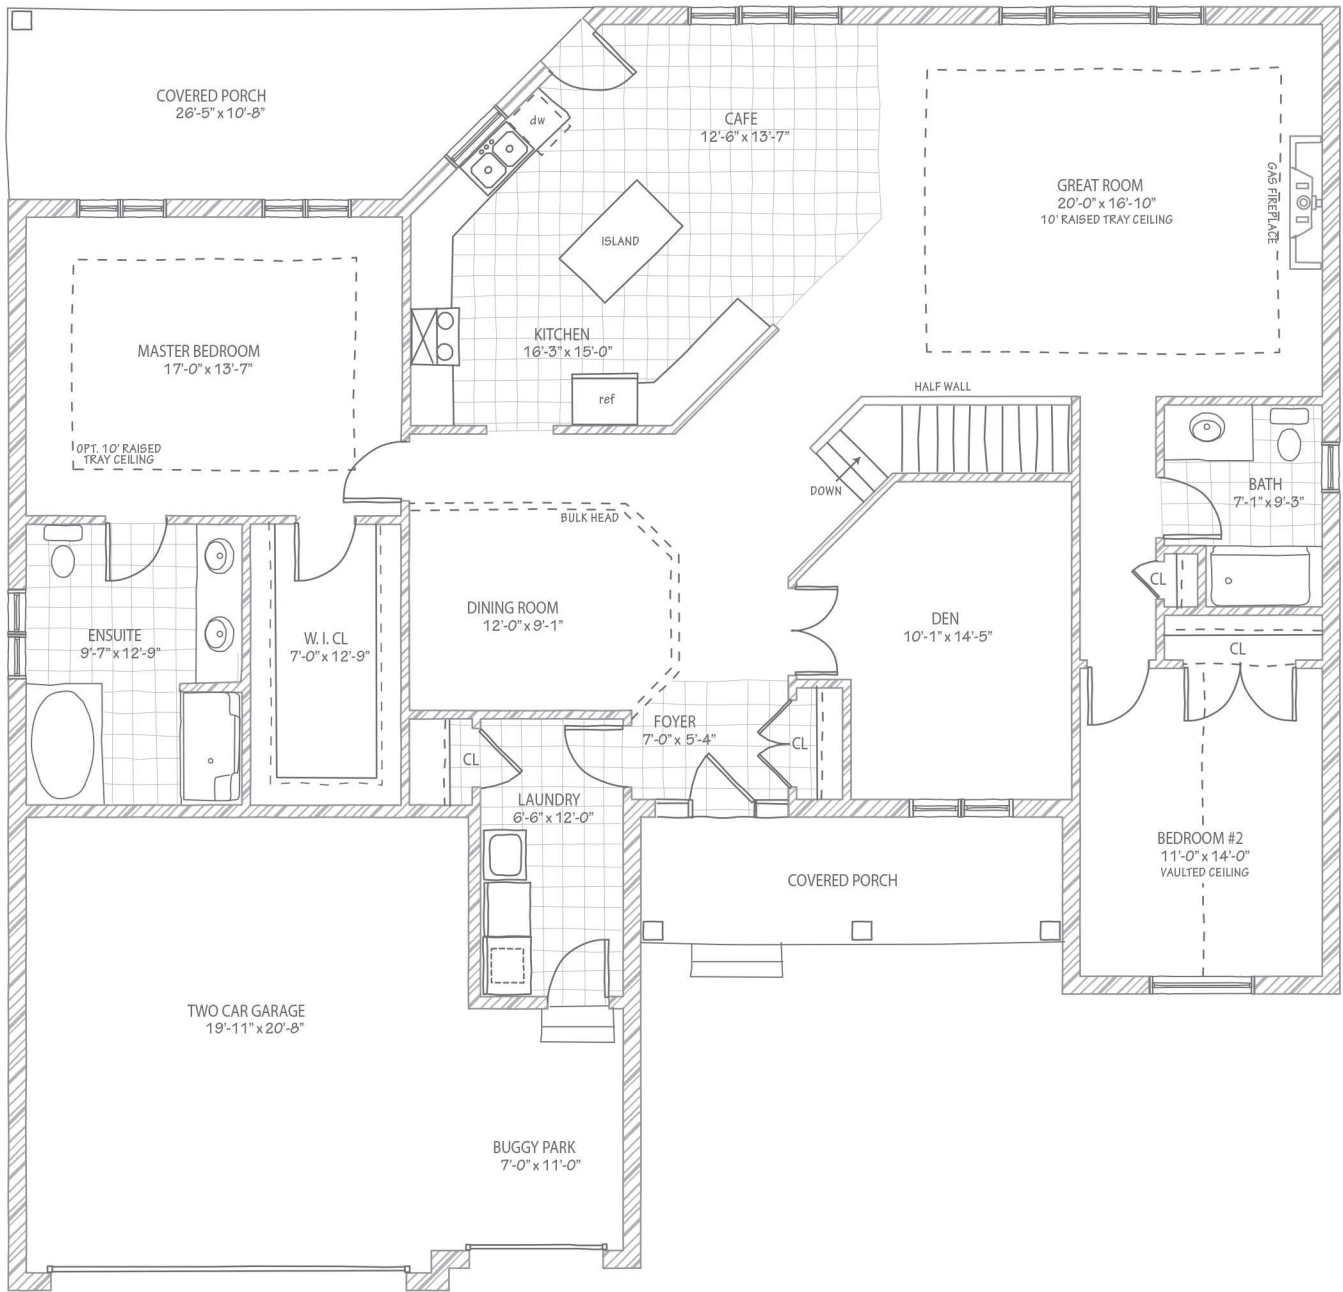

# T H E   S H A U G H N E S S Y

MAIN FLOOR - 2,162 sq. ft.

Artist concept - Plans and specifications subject to change without notice. E & O.E. Room sizes are approximate.

Experience. The Difference.™