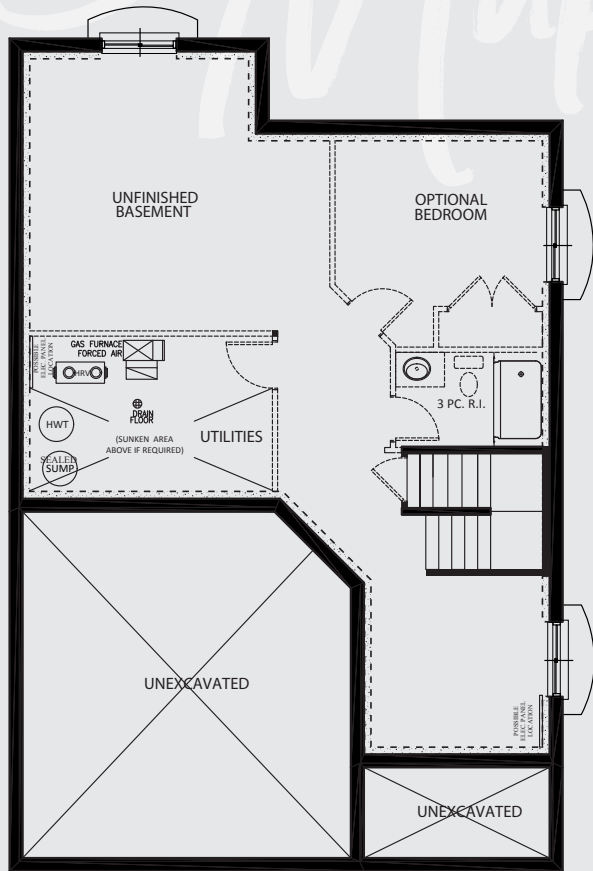

Experience. The Difference.™

Silver Maple

CONTEMPORARY LAYOUT

Silver Maple

2,201 sq. ft.

Artist's concept only. Plans and specifications subject to change without notice. Sizes are approximate. E. & O.E.

Experience. The Difference.™

Silver Maple

TRADITIONAL LAYOUT

Silver Maple

2,201 sq. ft.

Artist's concept only. Plans and specifications subject to change without notice. Sizes are approximate. E. & O.E.