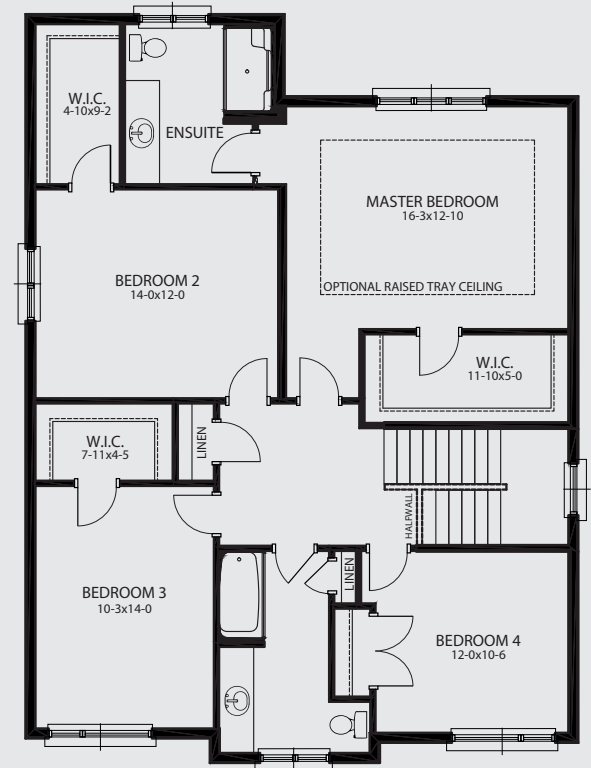

Experience. The Difference.™

Silver Maple

CONTEMPORARY LAYOUT

Silver Maple

2,201 sq. ft.

Artist's concept only. Plans and specifications subject to change without notice. Sizes are approximate. E. & O.E.

Experience. The Difference.™

Silver Maple

TRADITIONAL LAYOUT

Silver Maple

2,201 sq. ft.

Artist's concept only. Plans and specifications subject to change without notice. Sizes are approximate. E. & O.E.