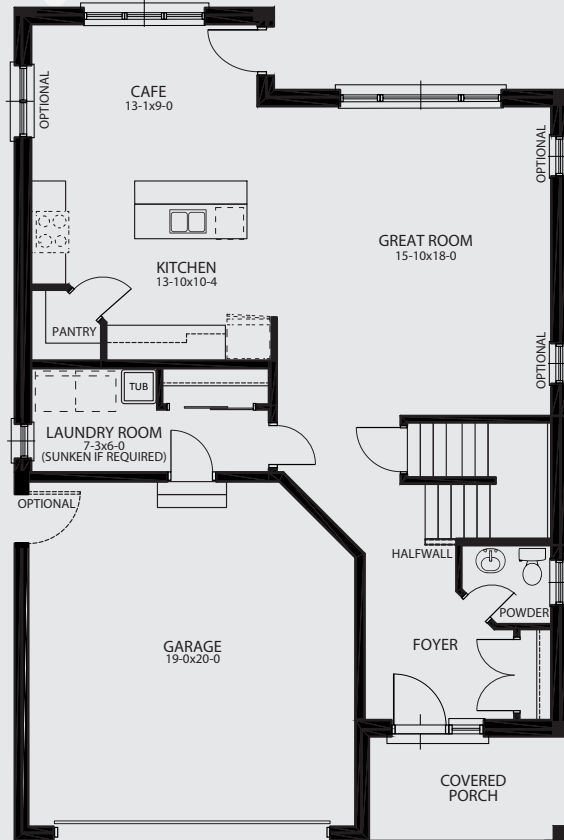

Experience. The Difference.™

Silver Maple

CONTEMPORARY LAYOUT

Silver Maple

2,201 sq. ft.

Artist's concept only. Plans and specifications subject to change without notice. Sizes are approximate. E. & O.E.

Experience. The Difference.™

Silver Maple

TRADITIONAL LAYOUT

Silver Maple

2,201 sq. ft.

Artist's concept only. Plans and specifications subject to change without notice. Sizes are approximate. E. & O.E.