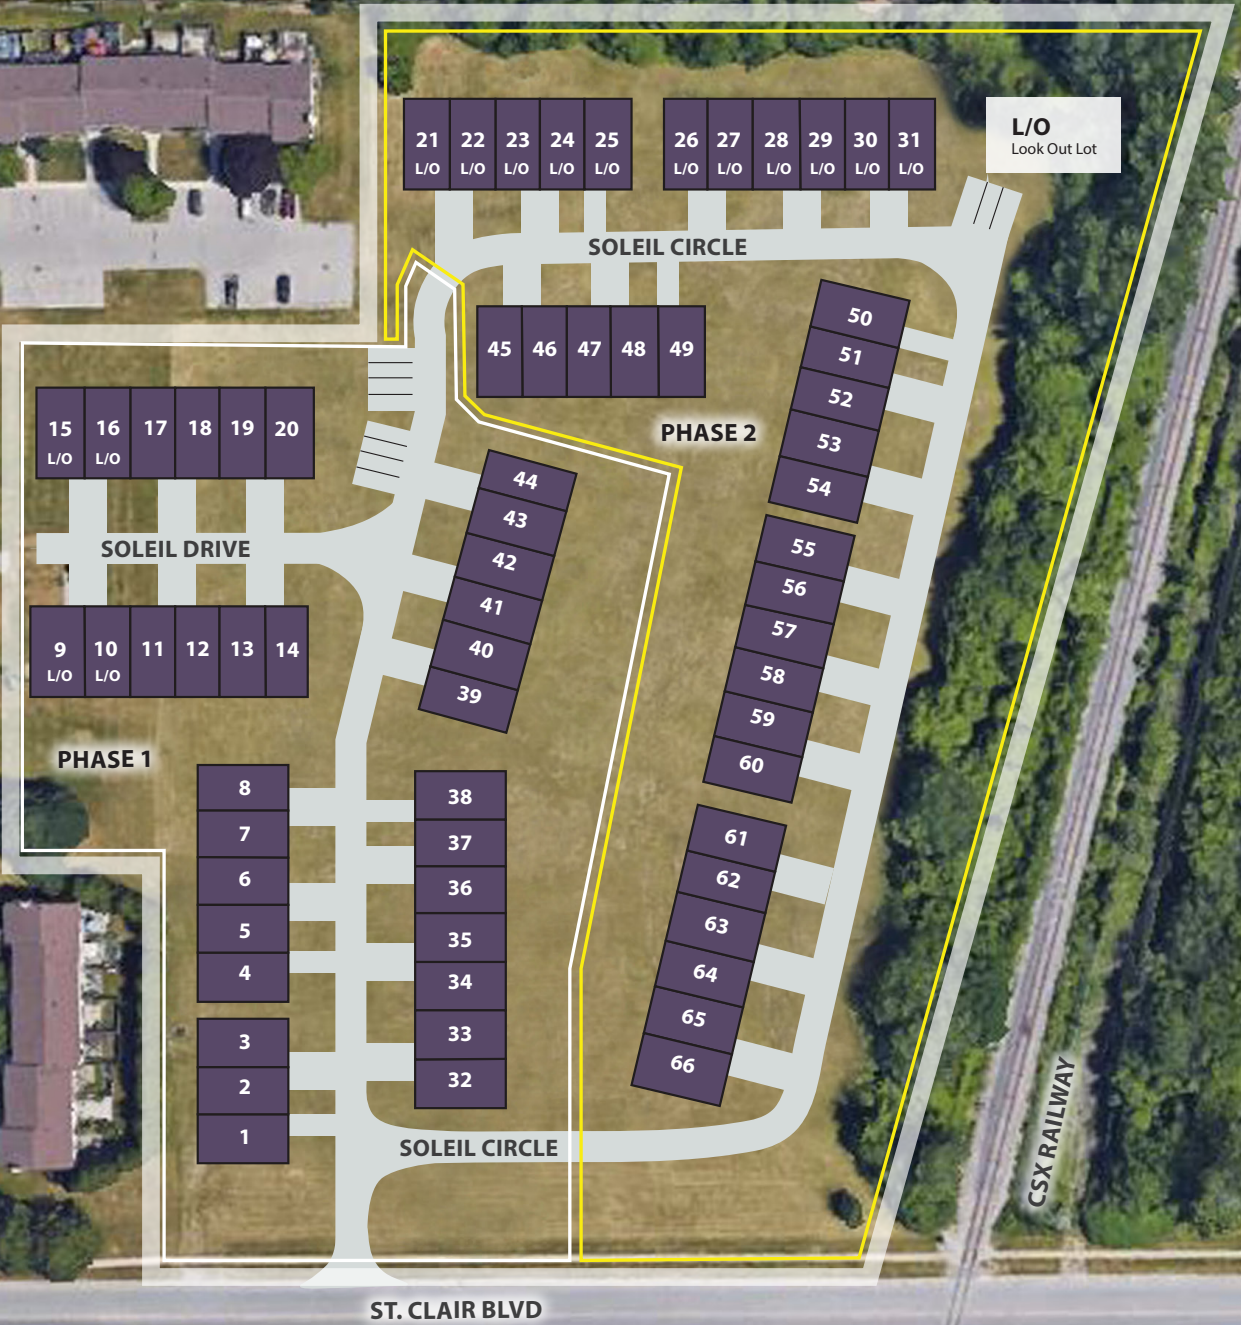

SOLEIL
ST. CLAIR

PROPOSED COMMUNITY MAP

Site plan is artist's concept. Lot dimensions are approximate and depend on final survey. Landscape areas and planting are concept only and may vary from finished landscape.