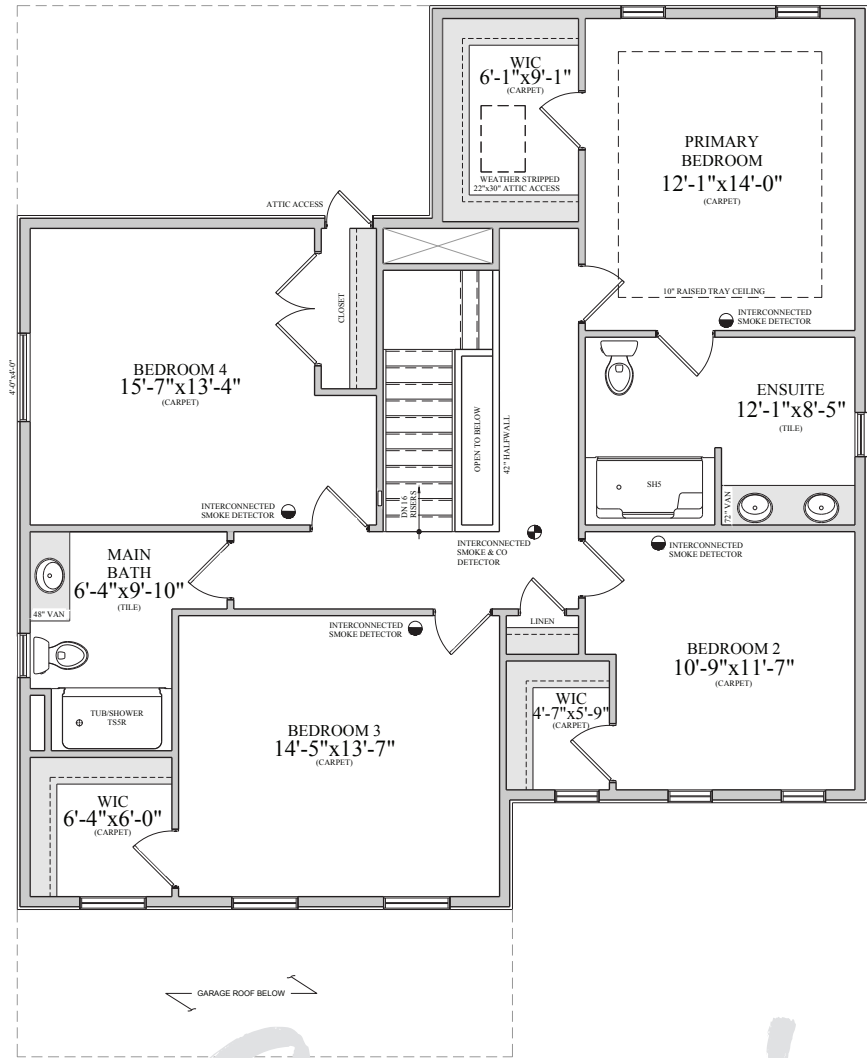

Experience. The Difference.™

Sequoia

CONTEMPORARY

Sequoia

Artist's concept only. Plans and specifications subject to change without notice.
 Floor plan based on elevation A. Sizes are approximate. E & O.E.

2506 SQ.FT.

4 BEDROOM

3 BATH

Experience. The Difference.™

Sequoia

TRADITIONAL

Sequoia

Artist's concept only. Plans and specifications subject to change without notice.
 Floor plan based on elevation A. Sizes are approximate. E & O.E.

2388 SQ.FT.

4 BEDROOM

3 BATH