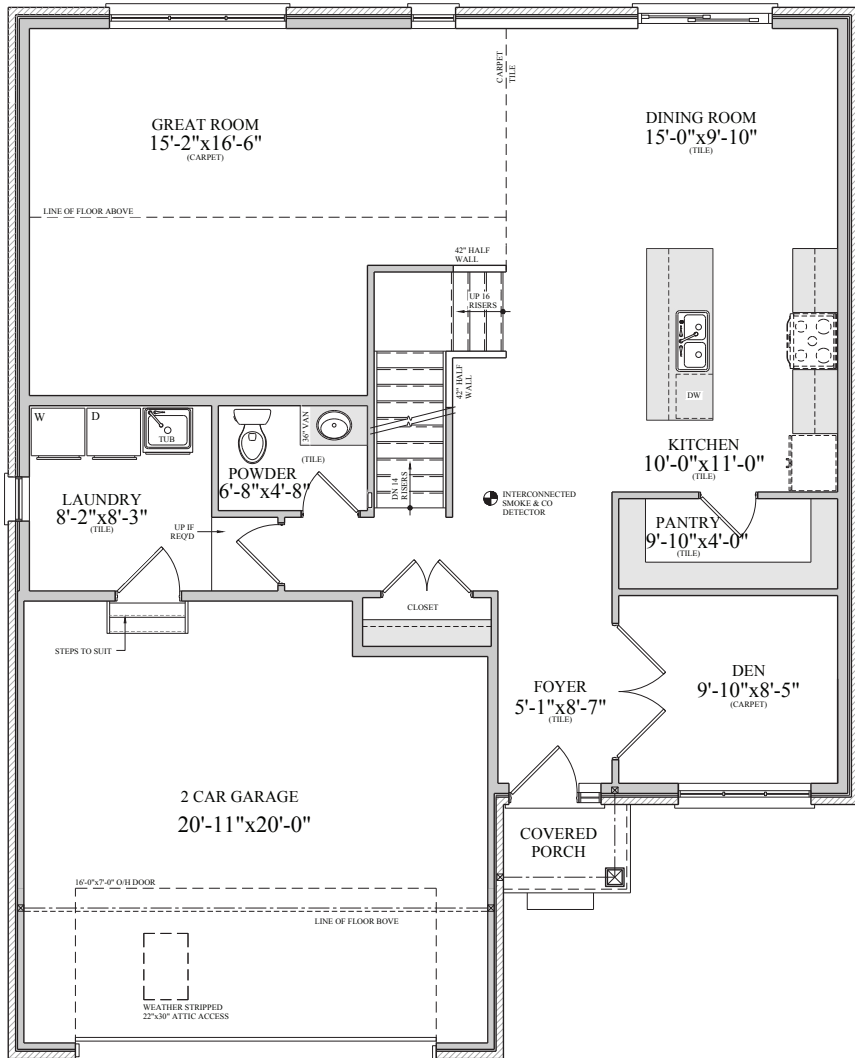

Experience. The Difference.™

Sequoia

CONTEMPORARY

Sequoia

Artist's concept only. Plans and specifications subject to change without notice.
 Floor plan based on elevation A. Sizes are approximate. E & O.E.

2506 SQ.FT.

4 BEDROOM

3 BATH

Experience. The Difference.™

Sequoia

TRADITIONAL

Sequoia

Artist's concept only. Plans and specifications subject to change without notice.
 Floor plan based on elevation A. Sizes are approximate. E & O.E.

2388 SQ.FT.

4 BEDROOM

3 BATH