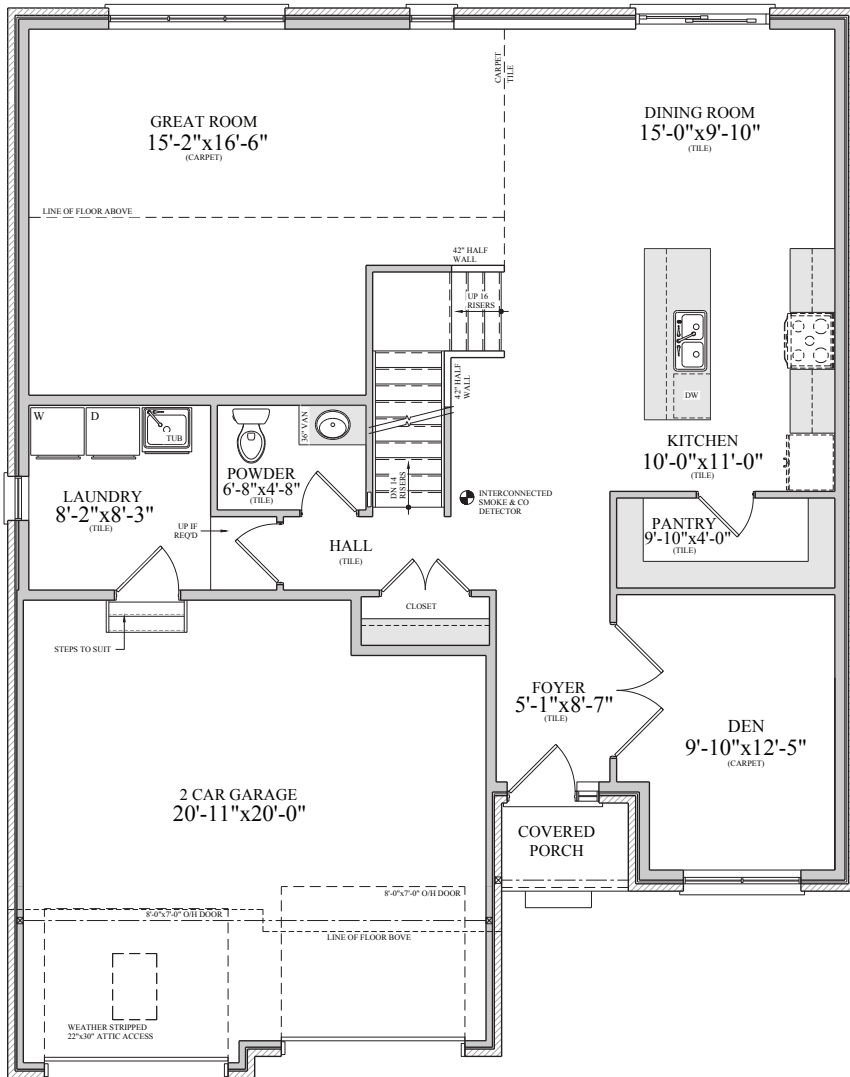

Experience. The Difference.™

Sequoia

CONTEMPORARY

Sequoia

Artist's concept only. Plans and specifications subject to change without notice.
 Floor plan based on elevation A. Sizes are approximate. E & O.E.

2506 SQ.FT.

4 BEDROOM

3 BATH

Experience. The Difference.™

Sequoia

TRADITIONAL

Sequoia

Artist's concept only. Plans and specifications subject to change without notice.
 Floor plan based on elevation A. Sizes are approximate. E & O.E.

2388 SQ.FT.

4 BEDROOM

3 BATH