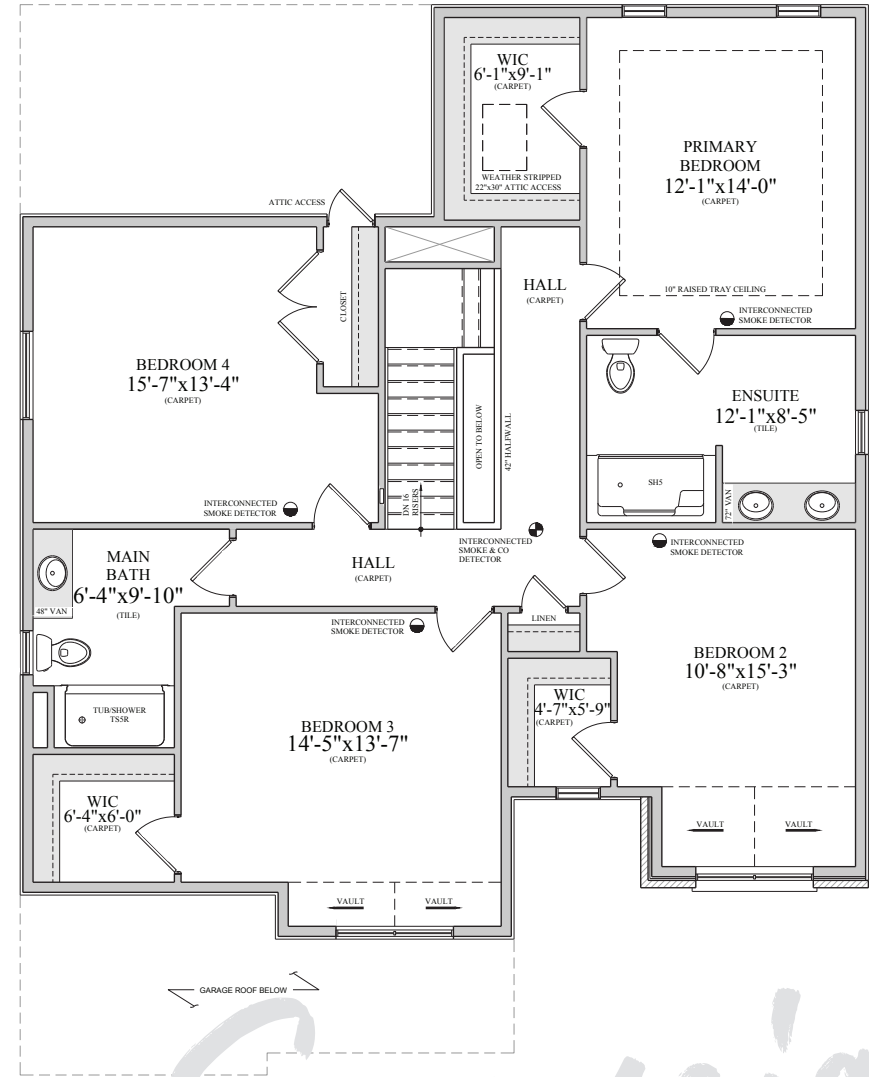

Experience. The Difference.™

Sequoia

CONTEMPORARY

Sequoia

Artist's concept only. Plans and specifications subject to change without notice.
 Floor plan based on elevation A. Sizes are approximate. E & O.E.

2506 SQ.FT.

4 BEDROOM

3 BATH

Experience. The Difference.™

Sequoia

TRADITIONAL

Sequoia

Artist's concept only. Plans and specifications subject to change without notice.
 Floor plan based on elevation A. Sizes are approximate. E & O.E.

2388 SQ.FT.

4 BEDROOM

3 BATH