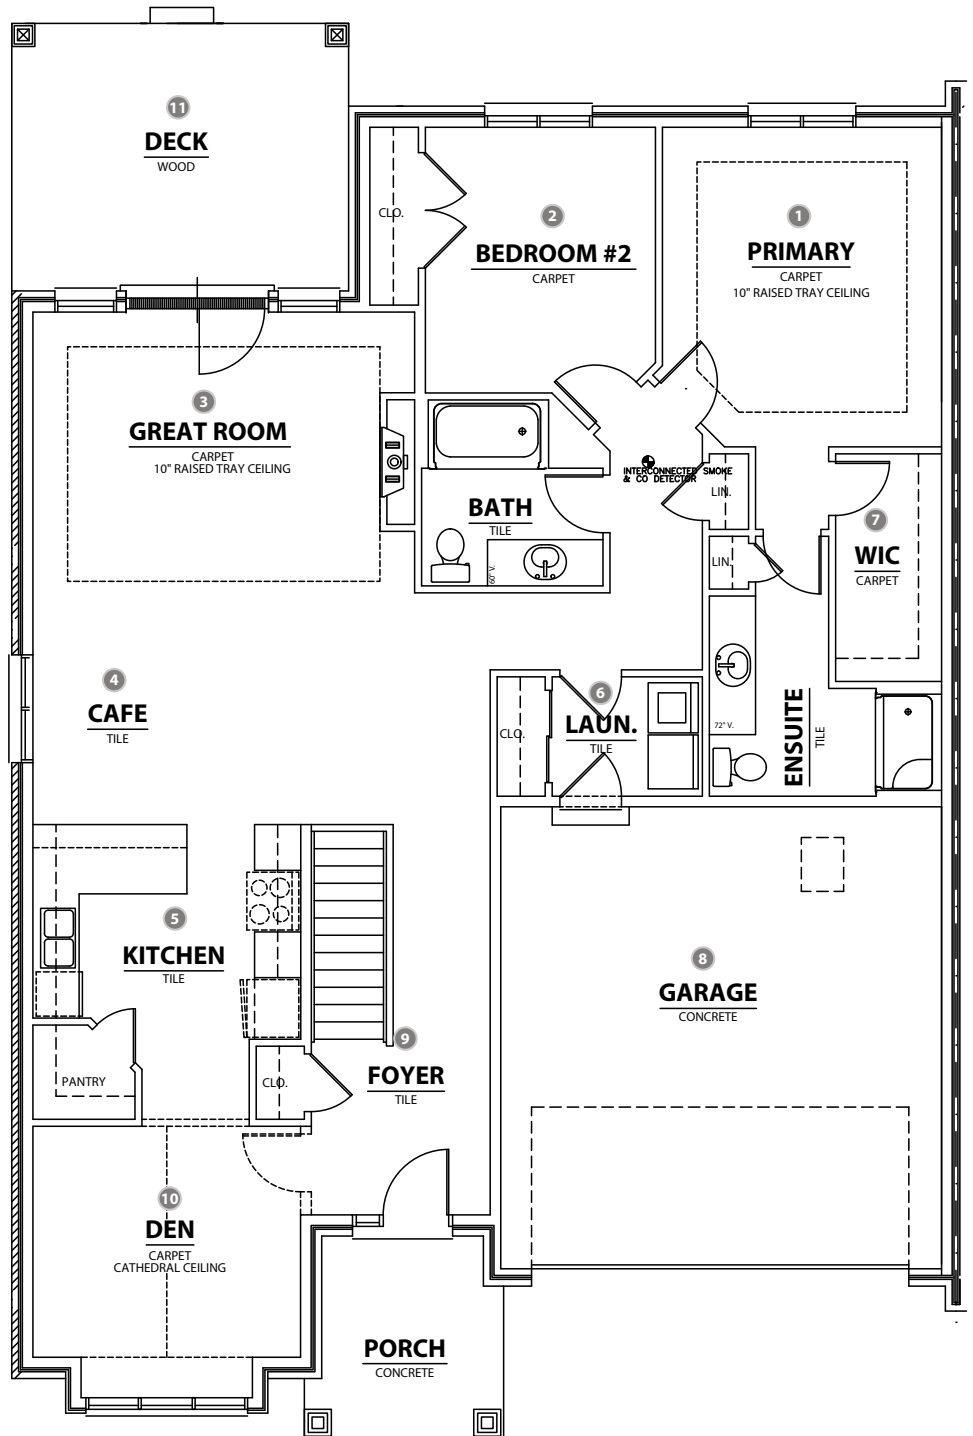

the REDWOOD

1,571 SQ.FT.

ROOM DIMENSIONS

- | | |
|----------------------------------|--------------------------|
| 1 PRIMARY BEDROOM - 12-0 X 13-10 | 7 W/I CLOSET - 4-6 X 9-9 |
| 2 SECOND BEDROOM - 9-10 X 11-5 | 8 GARAGE - 19-0 X 20-0 |
| 3 GREAT ROOM - 16-9 X 13-0 | 9 FOYER - 7-11 X 8-7 |
| 4 CAFE - 11-8 X 9-0 | 10 DEN - 11-8 X 10-0 |
| 5 KITCHEN - 11-8 X 12-8 | 11 DECK - 14-0 X 11-7 |
| 6 LAUNDRY ROOM - 6-5 X 5-1 | |