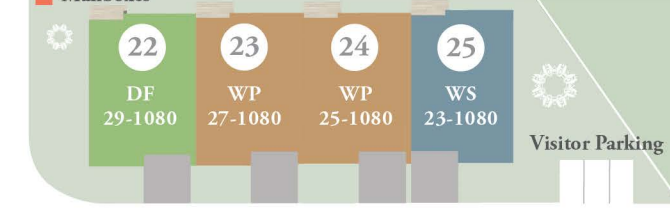

WHISPERING PINE

UPPERPOINT BOULEVARD

PHASE 1

PHASE 2

MODEL TYPE	
WS	WHITE SPRUCE
WP	WHISPERING PINE
RW	REDWOOD
DF	DOUGLAS FIR

UPPERPOINT AVENUE

Future Release

FUTURE PARK