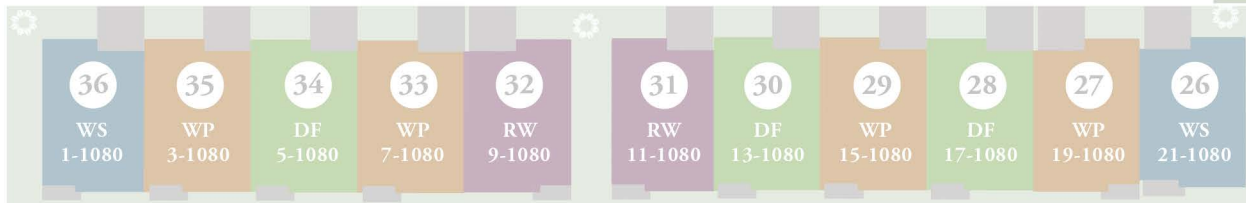

WHISPERING PINE

UPPERPOINT BOULEVARD

PHASE 1

PHASE 2

MODEL TYPE	
WS	WHITE SPRUCE
WP	WHISPERING PINE
RW	REDWOOD
DF	DOUGLAS FIR

UPPERPOINT AVENUE

Future Release

FUTURE PARK