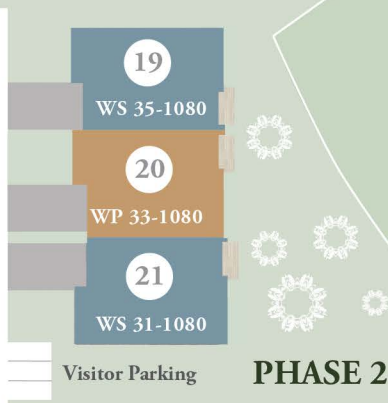

WHISPERING PINE

UPPERPOINT BOULEVARD

PHASE 1

PHASE 2

MODEL TYPE	
WS	WHITE SPRUCE
WP	WHISPERING PINE
RW	REDWOOD
DF	DOUGLAS FIR

UPPERPOINT AVENUE

Future Release

FUTURE PARK