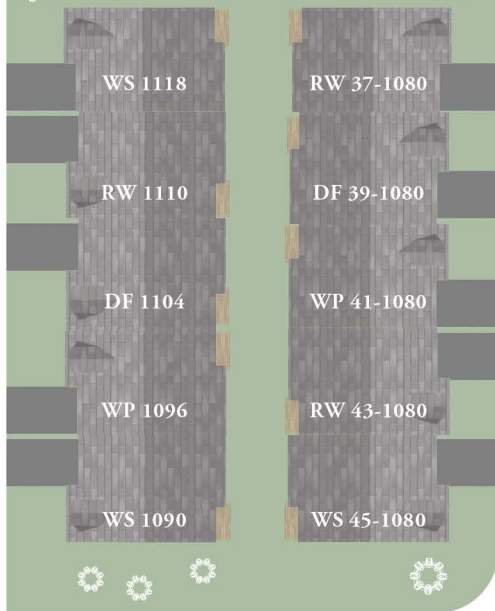

WHISPERING PINE

UPPERPOINT BOULEVARD

PHASE 1

PHASE 2

MODEL TYPE	
WS	WHITE SPRUCE
WP	WHISPERING PINE
RW	REDWOOD
DF	DOUGLAS FIR

UPPERPOINT AVENUE

Future Release

FUTURE PARK