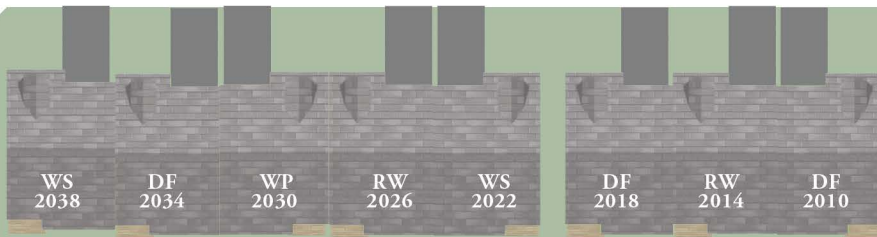

WHISPERING PINE

UPPERPOINT BOULEVARD

PHASE 1

PHASE 2

MODEL TYPE	
WS	WHITE SPRUCE
WP	WHISPERING PINE
RW	REDWOOD
DF	DOUGLAS FIR

UPPERPOINT AVENUE

Future Release

FUTURE PARK