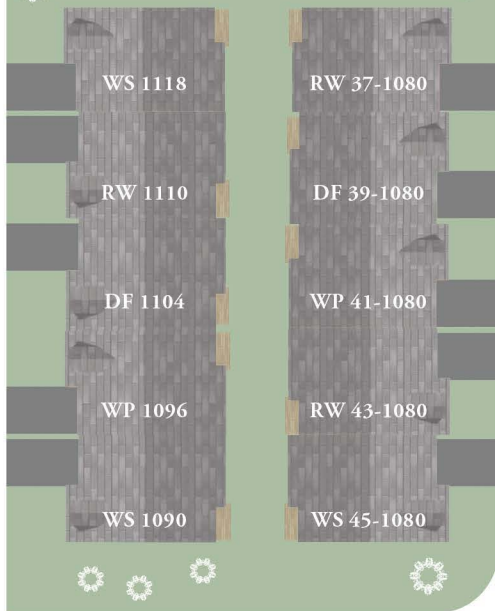

WHISPERING PINE

UPPERPOINT BOULEVARD

PHASE 1

PHASE 2

| MODEL TYPE | |
|------------|-----------------|
| WS | WHITE SPRUCE |
| WP | WHISPERING PINE |
| RW | REDWOOD |
| DF | DOUGLAS FIR |

UPPERPOINT AVENUE