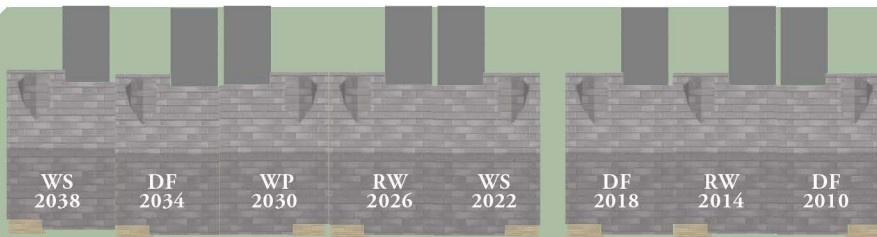

WHISPERING PINE

UPPERPOINT BOULEVARD

PHASE 1

PHASE 2

| MODEL TYPE | |
|------------|-----------------|
| WS | WHITE SPRUCE |
| WP | WHISPERING PINE |
| RW | REDWOOD |
| DF | DOUGLAS FIR |

UPPERPOINT AVENUE